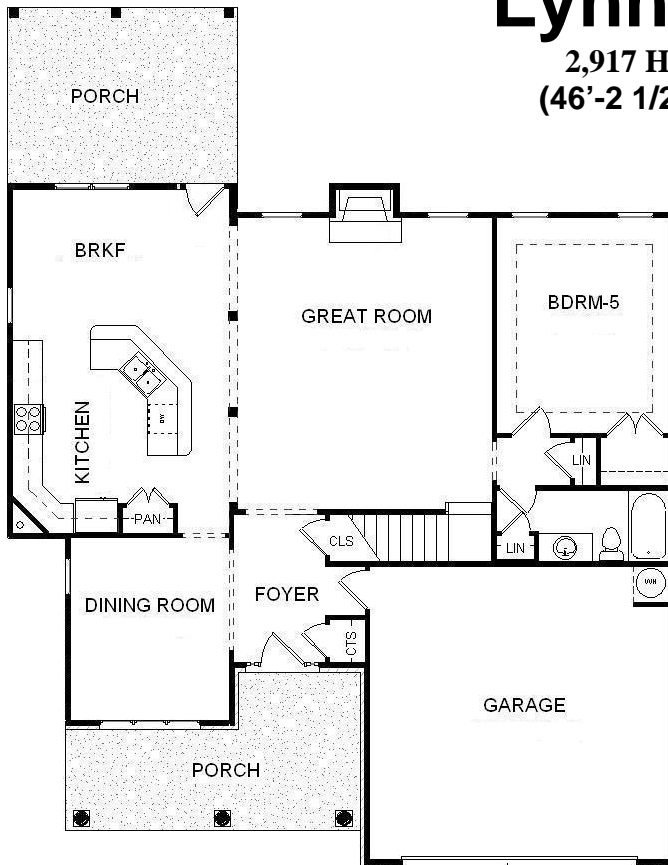

Bill Beazley Homes Inc.

7009 Evans Town Center Blvd.

Evans, Georgia 30809

Lynndale-IV

2,917 Heated Sq. Ft.
(46'-2 1/2" X 47'-6 1/2")

ACTUAL ON SITE CONSTRUCTION MAY VARY FROM RENDERING