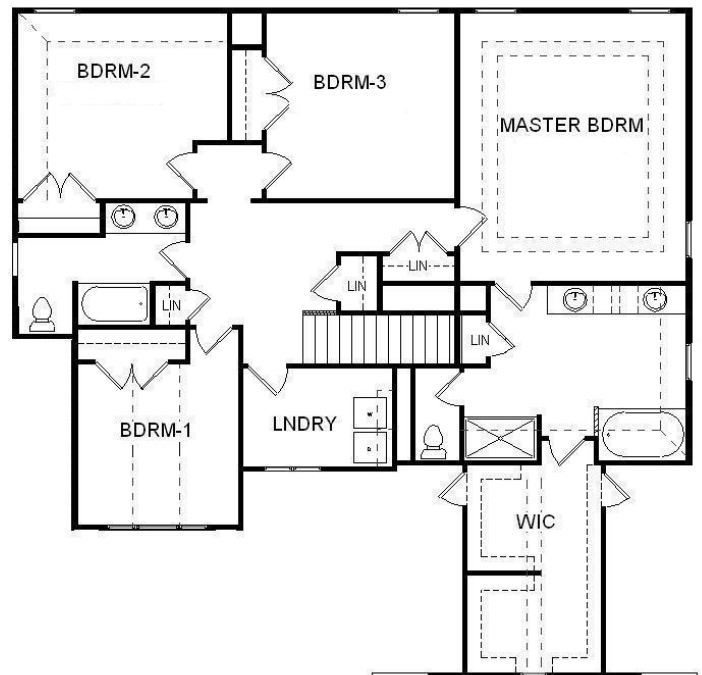

Bill Beazley Homes Inc.

7009 Evans Town Center Blvd.

Evans, Georgia 30809

Lynndale-IV

2,917 Heated Sq. Ft.
(46'-2 1/2" X 47'-6 1/2")

ACTUAL ON SITE CONSTRUCTION MAY VARY FROM RENDERING