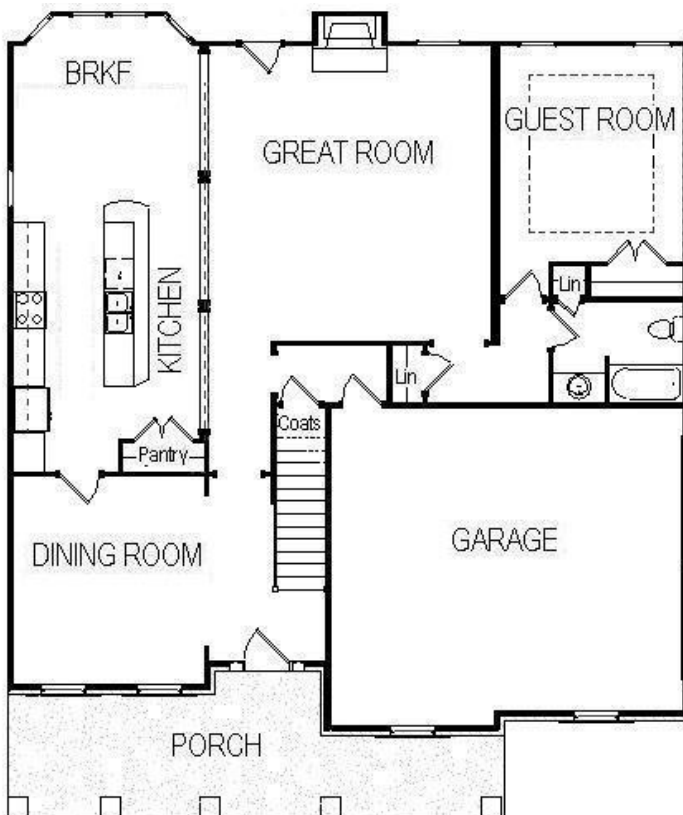

Bill Beazley Homes Inc.

Westhaven-5

7009 Evans Town Center Blvd.
Evans, Ga. 30809

3,537 Heated Sq. Ft.
(3-sides hardi)

Actual on site construction may vary from rendering