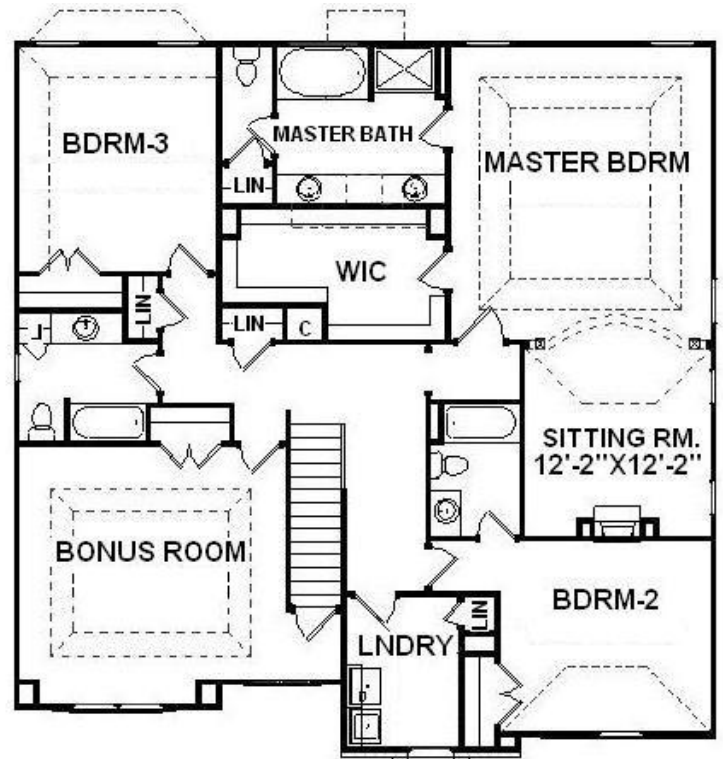

Bill Beazley Homes Inc.

Westhaven-5

7009 Evans Town Center Blvd.
Evans, Ga. 30809

3,537 Heated Sq. Ft.
(3-sides hardi)

Actual on site construction may vary from rendering