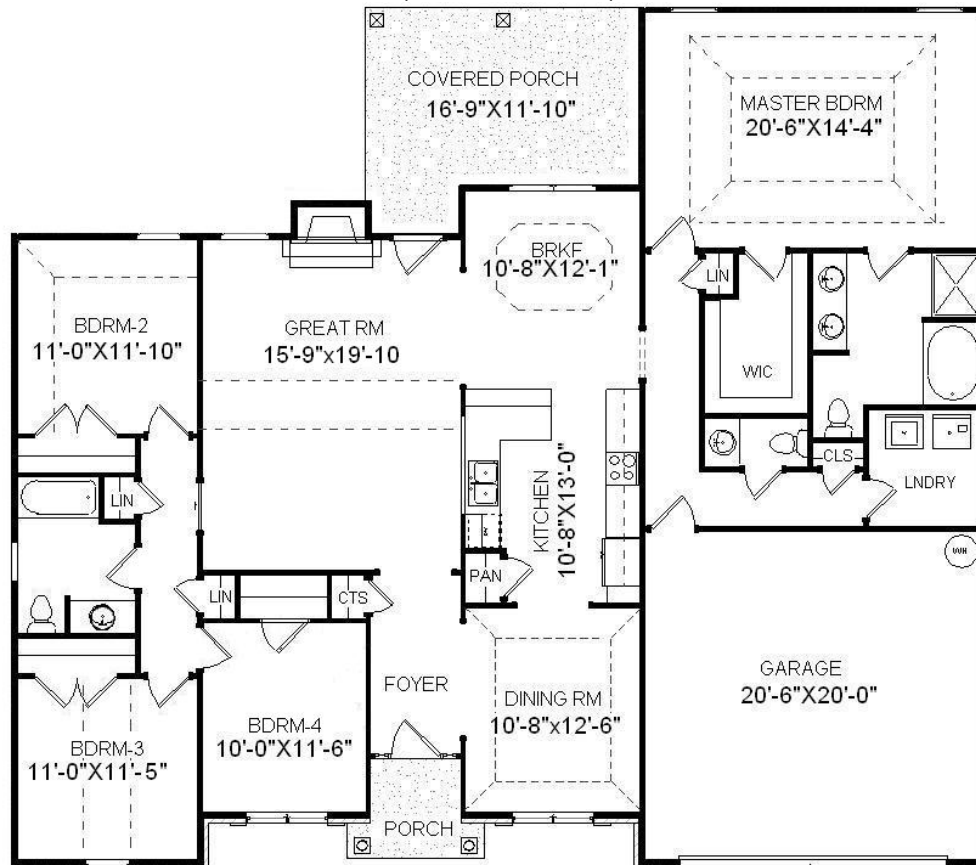

Bill Beazley Homes Inc.

7009 Evans Town Center Blvd.
Evans, Ga. 30809

Columbia-IV

2,100 Heated Sq. Ft.

(59'-5" X 52'-7")

ACTUAL ON SITE CONSTRUCTION MAY VARY FROM RENDERING