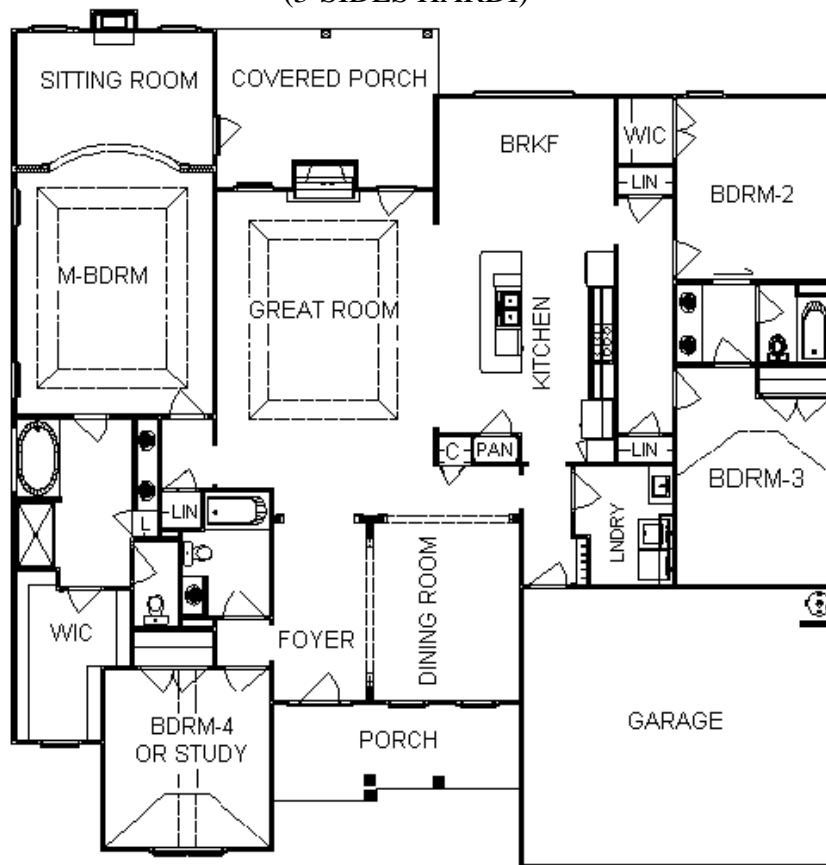

Bill Beazley Homes Inc.

7009 Evans Town Center Blvd.

Evans, Ga. 30809

Castlegate-13

2,839 Heated Sq. Ft. (62'-10" x 65'-3 1/2")

(3-SIDES HARDI)

Actual on site construction may vary from rendering