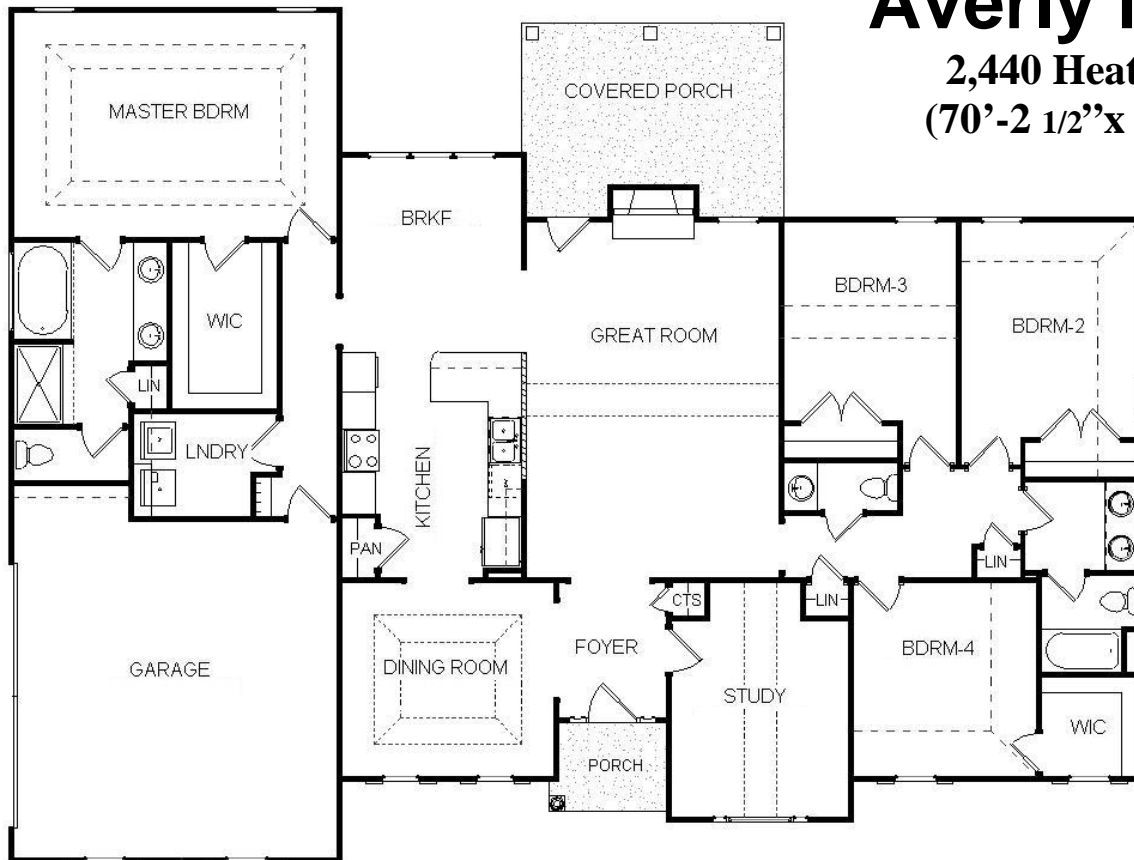

## Avery Manor 8

2,440 Heated Sq. Ft.

(70'-2 1/2" x 52'-11 1/2")

ACTUAL ON SITE CONSTRUCTION MAY VARY FROM RENDERING