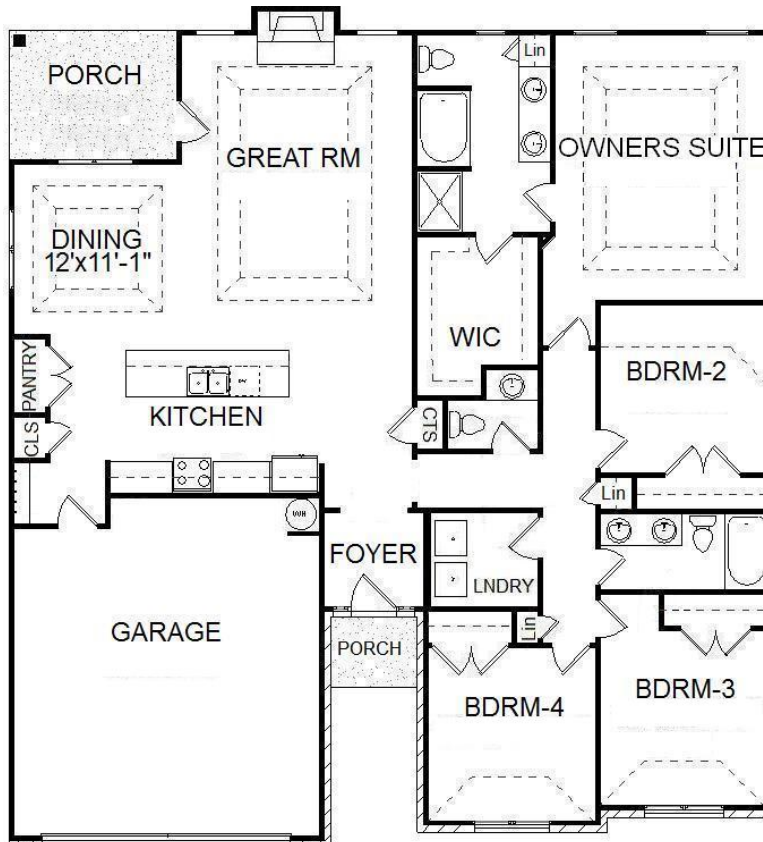

Bill Beazley Homes Inc.

7009 Evans Town Center Blvd.
Evans, Ga. 30809

Jefferson-3

2,102 Heated Sq. Ft. (53'-0" x 55'-4 1/2")

Actual on site construction may vary from rendering