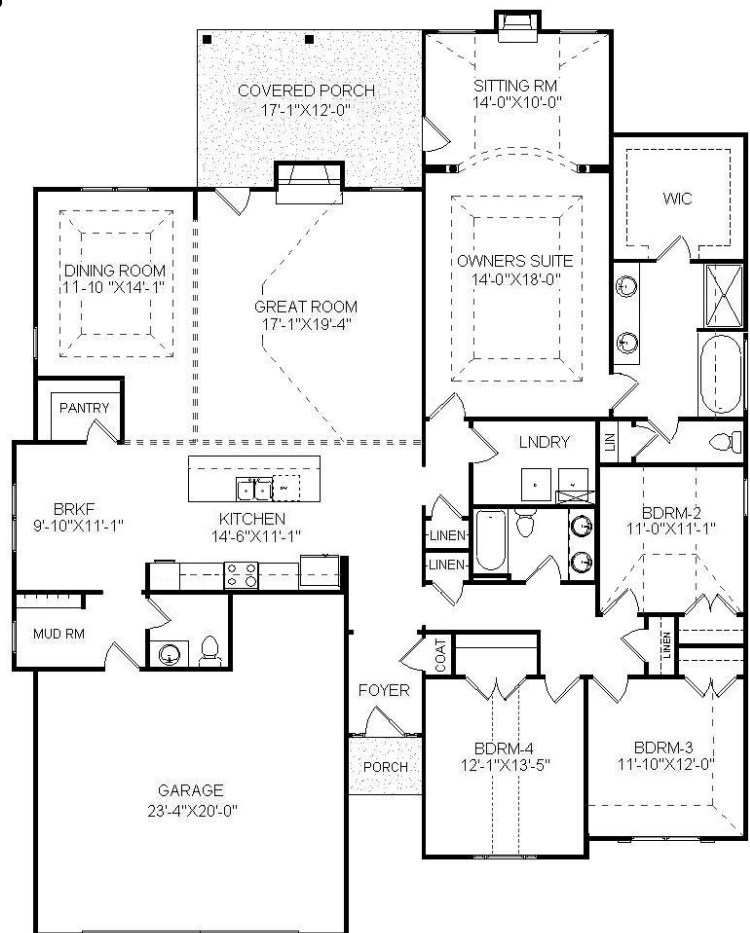

Bill Beazley Homes Inc.

7009 Evans Town Center Blvd

Evans, Ga. 30809

Stapleton Manor-7

2,575 Heated Sq. Ft.

(3-sides hardi) (56'-0" x 70'-7 1/2")

Actual on site construction may vary from rendering