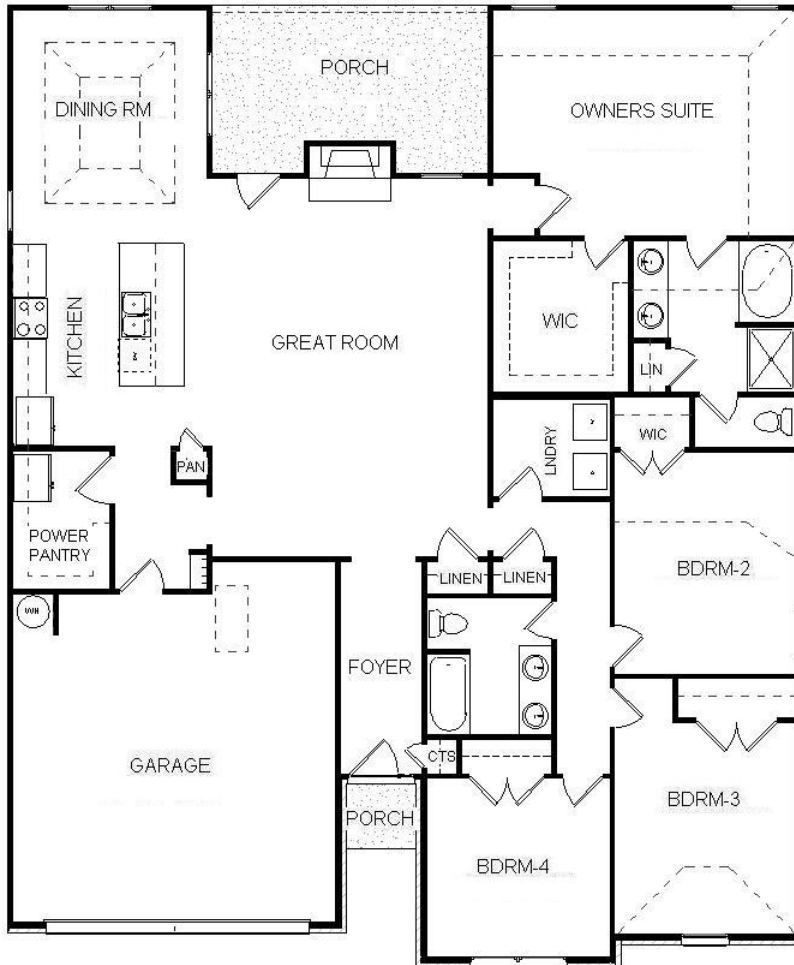

Bill Beazley Homes Inc.

7009 Evans Town Center Blvd.
Evans, Ga. 30809

Greyson-2

2,180 HEATED Sq. Ft.

48'-11 1/2" x 59'-5"

3-SIDES VINYL

Actual on site construction may vary from rendering