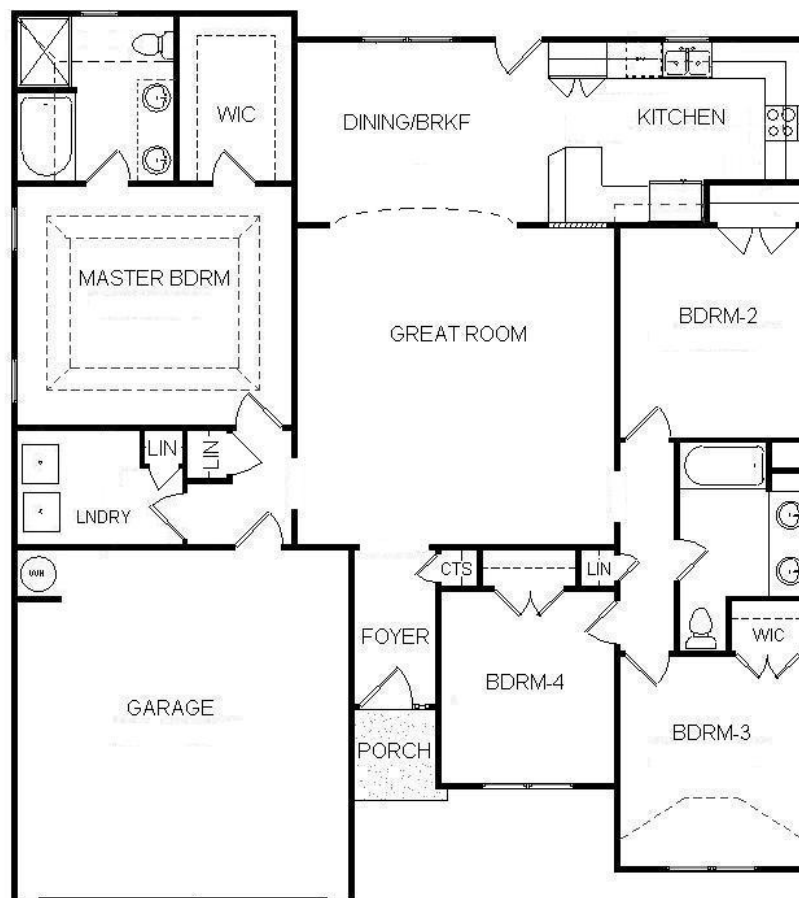

Bill Beazley Homes Inc.

7009 Evans Town Center Blvd.

Evans, Ga. 30809

Homestead-V

1,778 Heated Sq. Ft. (46'-2" x 51'-4")

Actual on site construction may vary from rendering