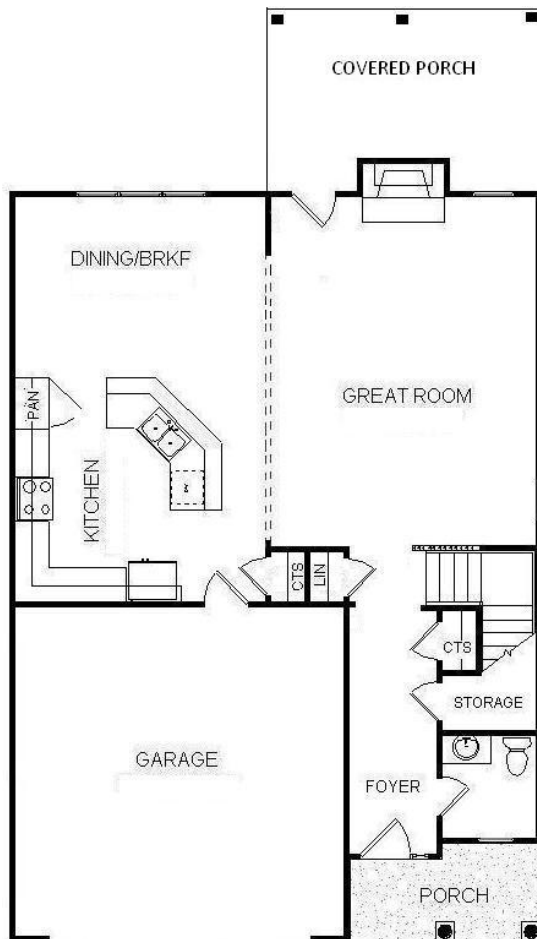

Bill Beazley Homes Inc.

7009 Evans Town Center Blvd.
Evans, Ga. 30809

Kelly-8

2,400 Heated Sq. Ft.

(32'-2 1/2" x 48'-6")

Actual on site construction may vary from rendering