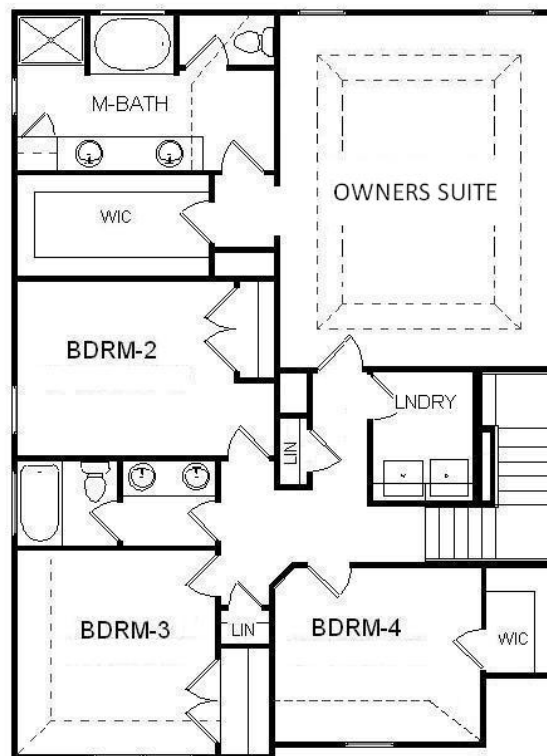

Bill Beazley Homes Inc.

7009 Evans Town Center Blvd.
Evans, Ga. 30809

Kelly-8

2,400 Heated Sq. Ft.

(32'-2 1/2" x 48'-6")

Actual on site construction may vary from rendering