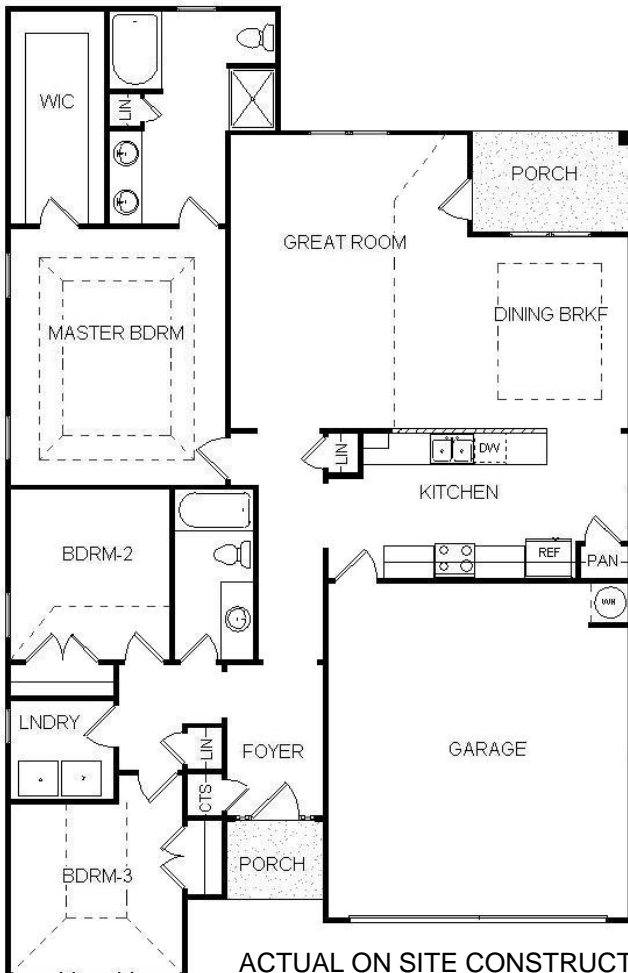

Bill Beazley Homes Inc.

7009 Evans Town Center Blvd.

Evans, Ga. 30809

Avondale
1,668 Heated Sq. Ft.
(40'-0" x 62'-1/2")

ACTUAL ON SITE CONSTRUCTION MAY VARY FROM RENDERING