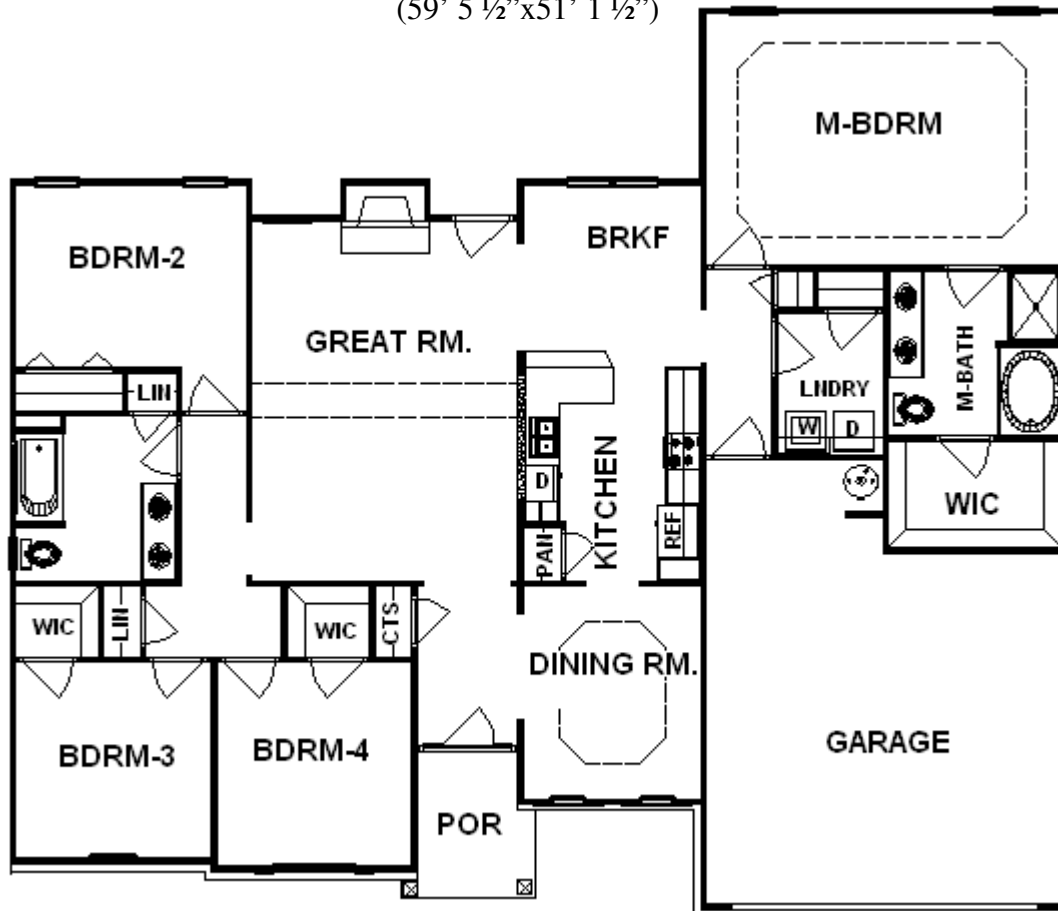

Bill Beazley Homes Inc.

7009 Evans Town Center Blvd.

Evans, Ga. 30809

Carlson-2

2,004 Heated Sq. Ft.

(59' 5 1/2" x 51' 1 1/2")

Actual on site construction may vary from rendering