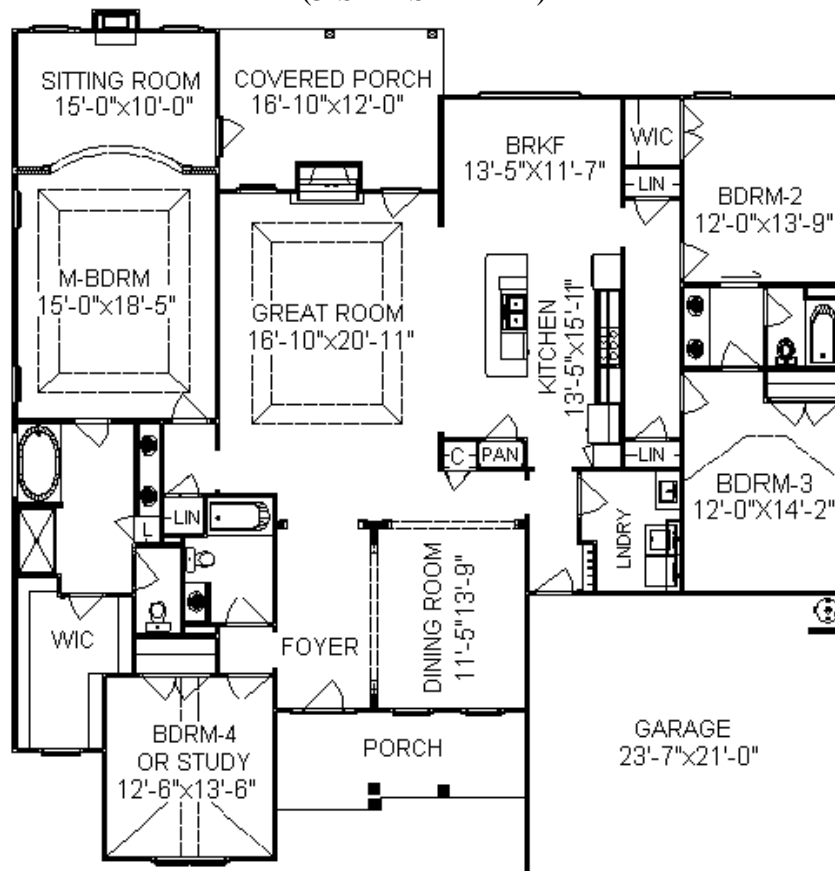

## Castlegate-13

2,839 Heated Sq. Ft. (62'-10" x 65'-3 1/2")

(3-SIDES HARDI)

Actual on site construction may vary from rendering