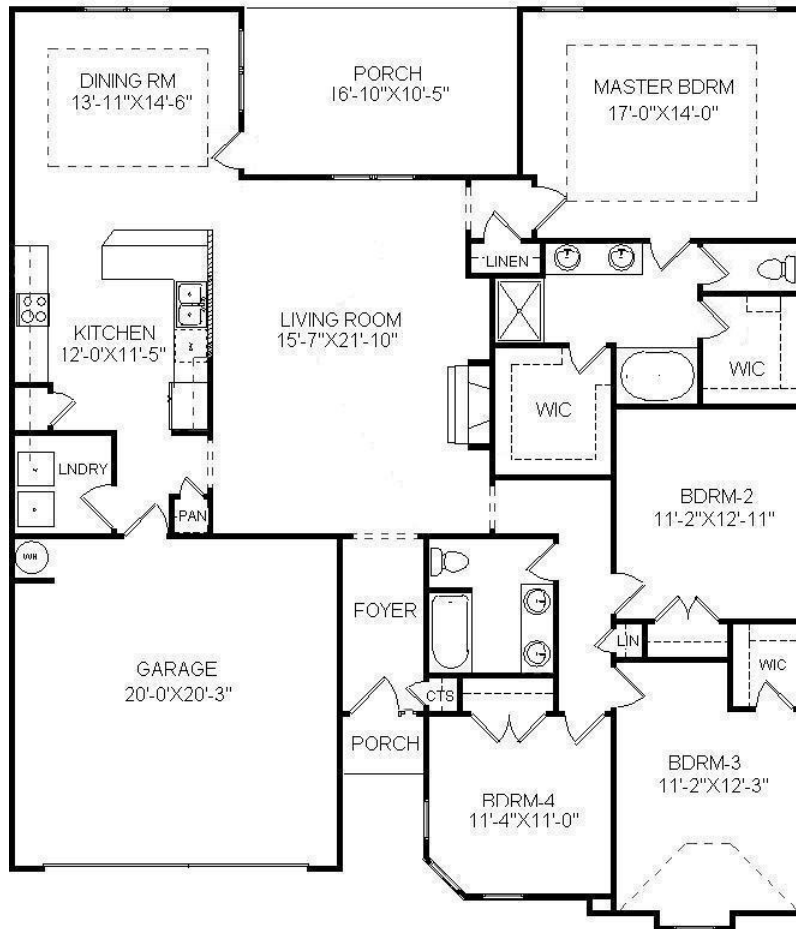

Bill Beazley Homes Inc.

7009 Evans Town Center Blvd.
Evans, Ga. 30809

Greystone
2,024 HEATED Sq. Ft.
48'-11 1/2" x 57'-1 1/2"
3-SIDES VINYL

Actual on site construction may vary from rendering