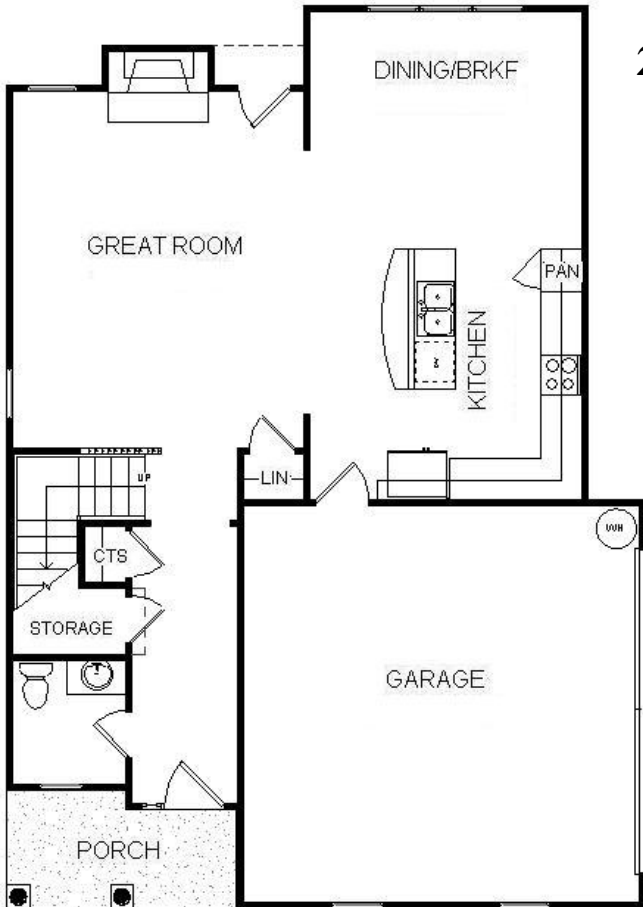

## Kelly-IV

2,057 Heated Sq. Ft.  
(32'-2"x45'-6")

Actual on site construction may vary from rendering