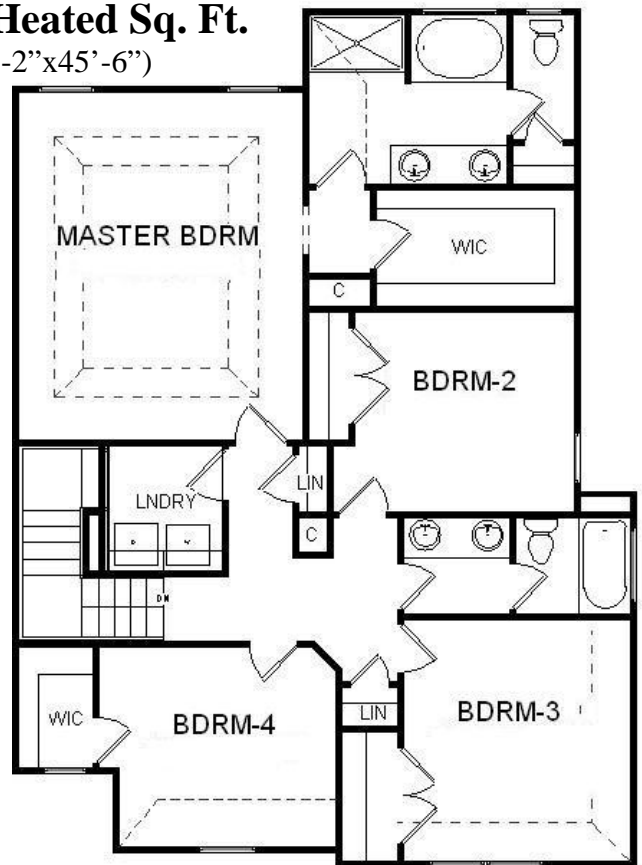

## Kelly-IV

2,057 Heated Sq. Ft.  
(32'-2"x45'-6")

Actual on site construction may vary from rendering