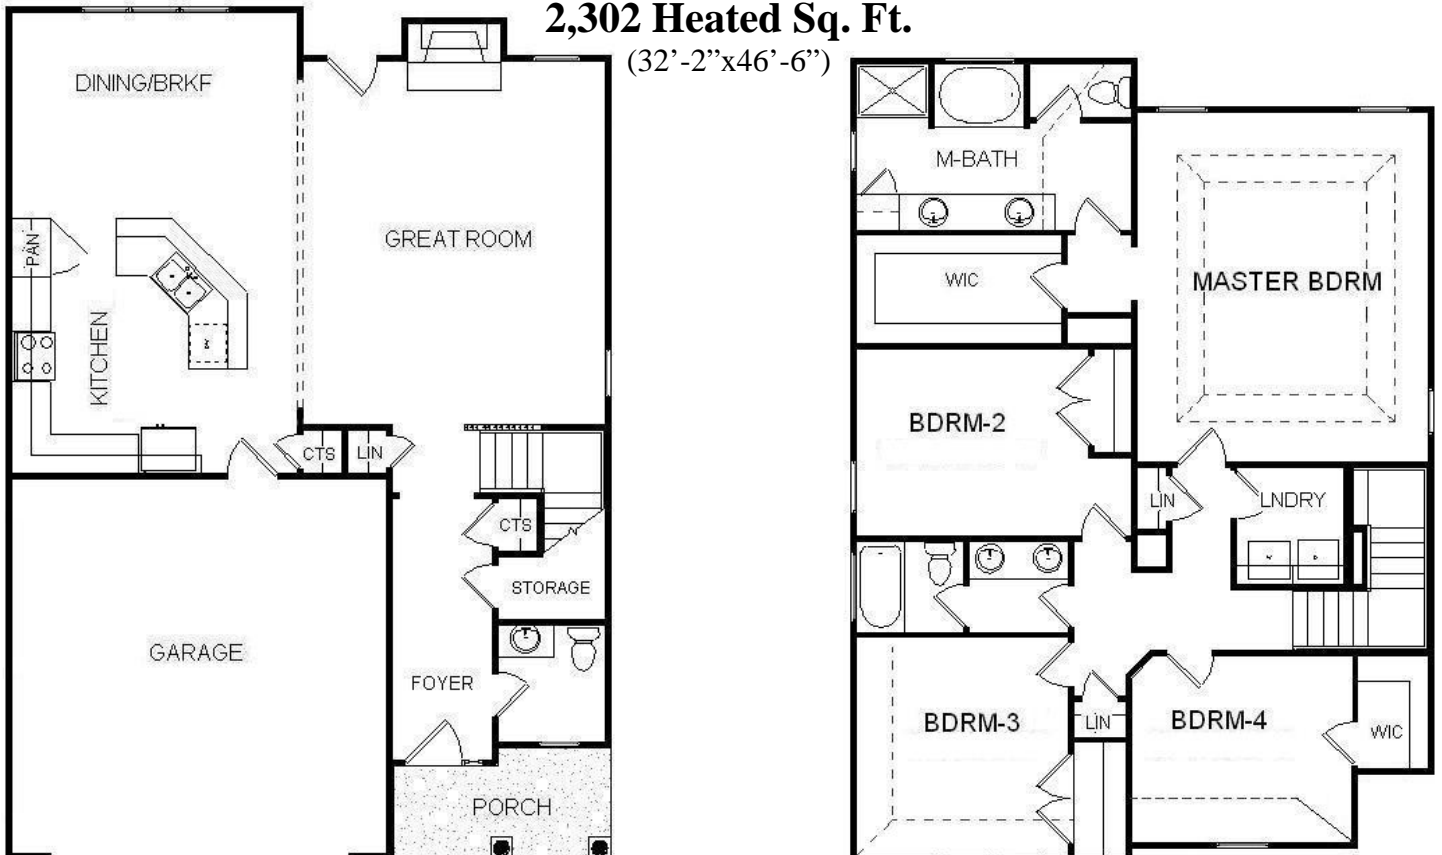

## Kelly-6

2,302 Heated Sq. Ft.  
(32'-2"x46'-6")

Actual on site construction may vary from rendering