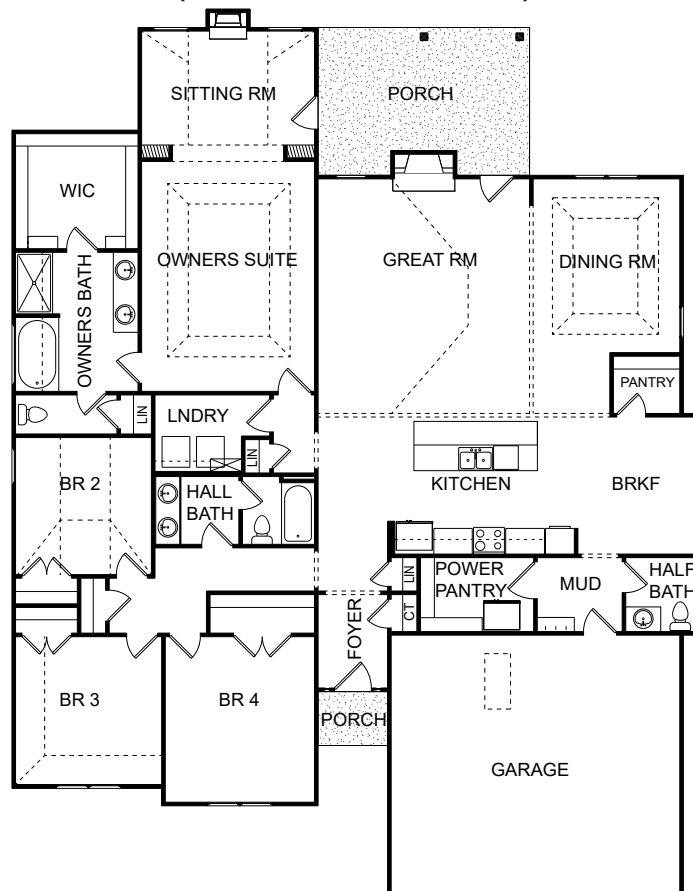

## Stapleton Manor-9

2,641 Heated Sq. Ft.

(56'-0" x 70'-7 1/2")

ACTUAL ON SITE CONSTRUCTION MAY VARY FROM RENDERING