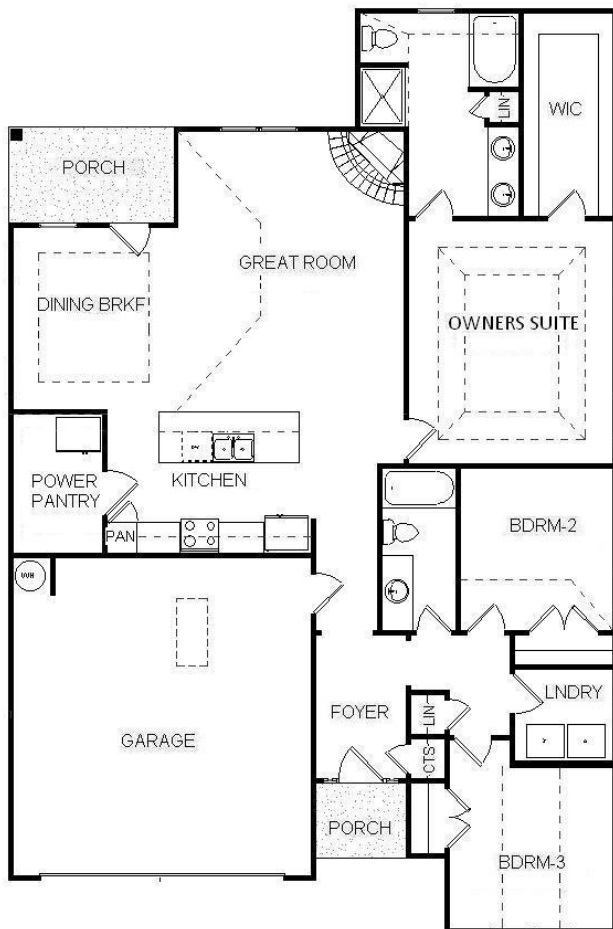

**Bill Beazley Homes Inc.**  
7009 Evans Town Center Blvd.  
Evans, Ga. 30809

**Avondale-3**  
1,687 Heated Sq. Ft.  
(40'-10" x 62'- 1/2")

ACTUAL ON SITE CONSTRUCTION MAY VARY FROM RENDERING