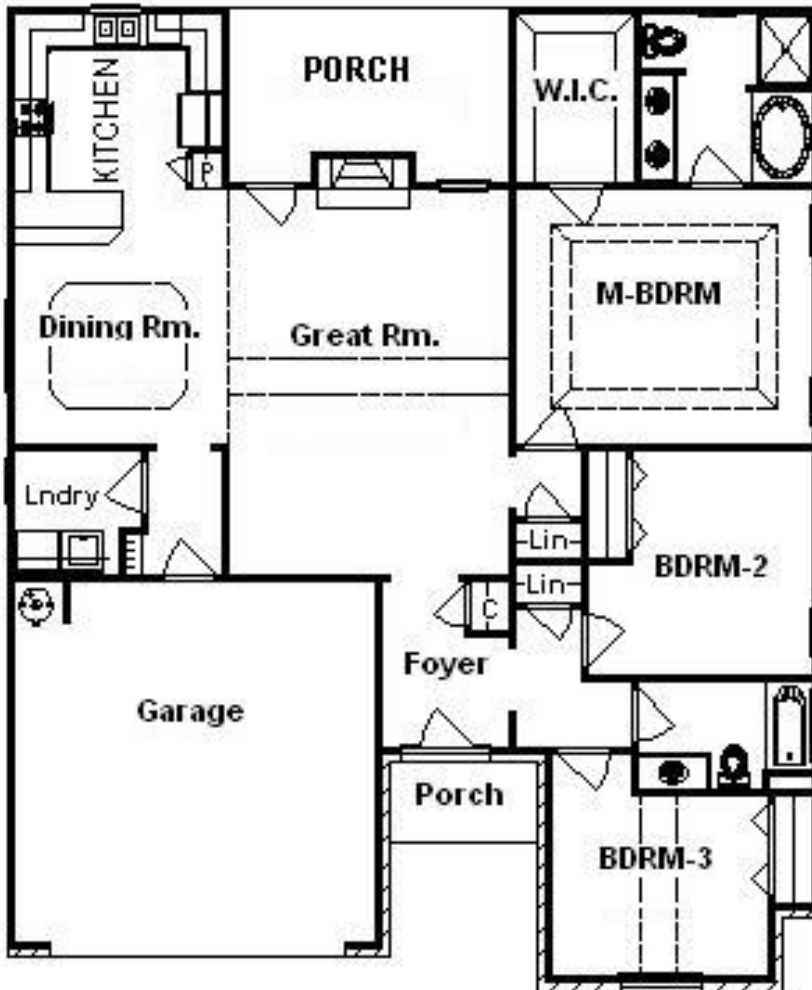

## Glenbrooke-9

1,699 Heated Sq. Ft.

(44'-8" x 54'-1")

Actual on site construction may vary from rendering