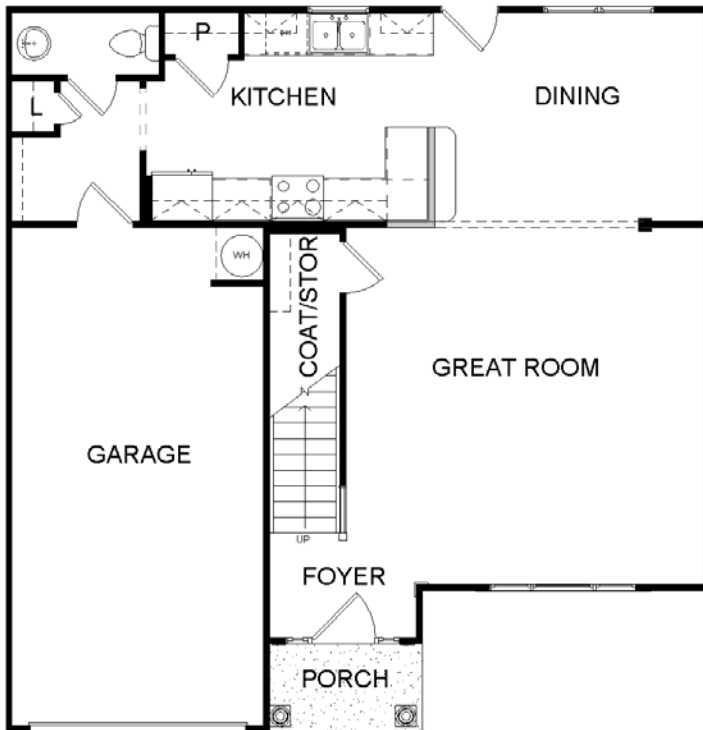

Bill Beazley Homes Inc.

Pemberton

7009 Evans Town Center Blvd.
Evans, Ga. 30809

1,705 Heated Sq. Ft.

ACTUAL ON SITE CONSTRUCTION MAY VARY FROM RENDERING