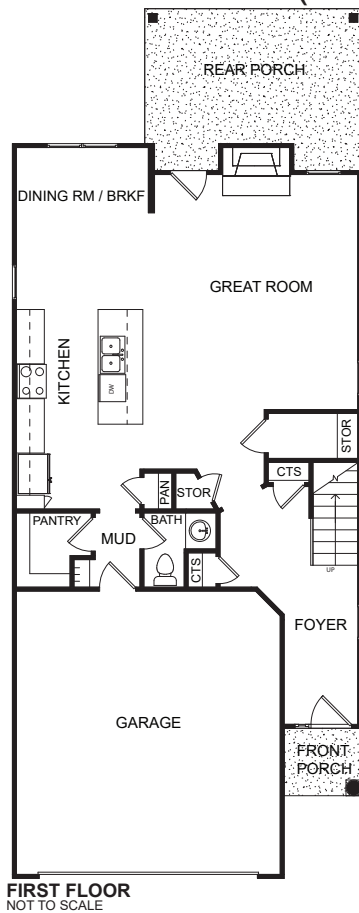

Bill Beazley Homes Inc.

7009 Evans Town Center Blvd.

Evans, Ga. 30809

Riverton-2

2,126 Heated Sq. Ft.
(32'-2 1/2" x 45'-6")

ACTUAL ON SITE CONSTRUCTION MAY VARY FROM RENDERING