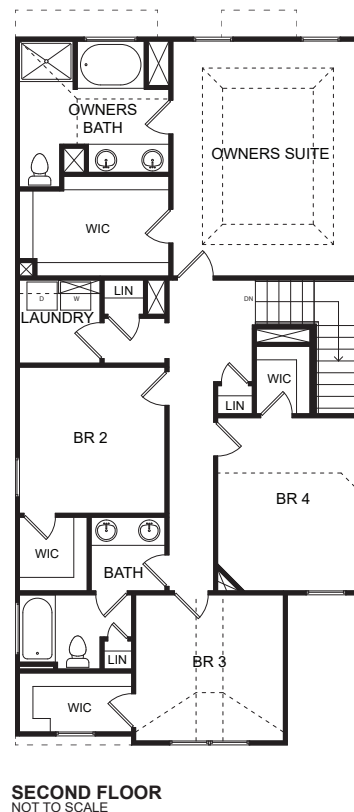

Bill Beazley Homes Inc.

7009 Evans Town Center Blvd.

Evans, Ga. 30809

Riverton-2

2,126 Heated Sq. Ft.
(32'-2 1/2" x 45'-6")

ACTUAL ON SITE CONSTRUCTION MAY VARY FROM RENDERING