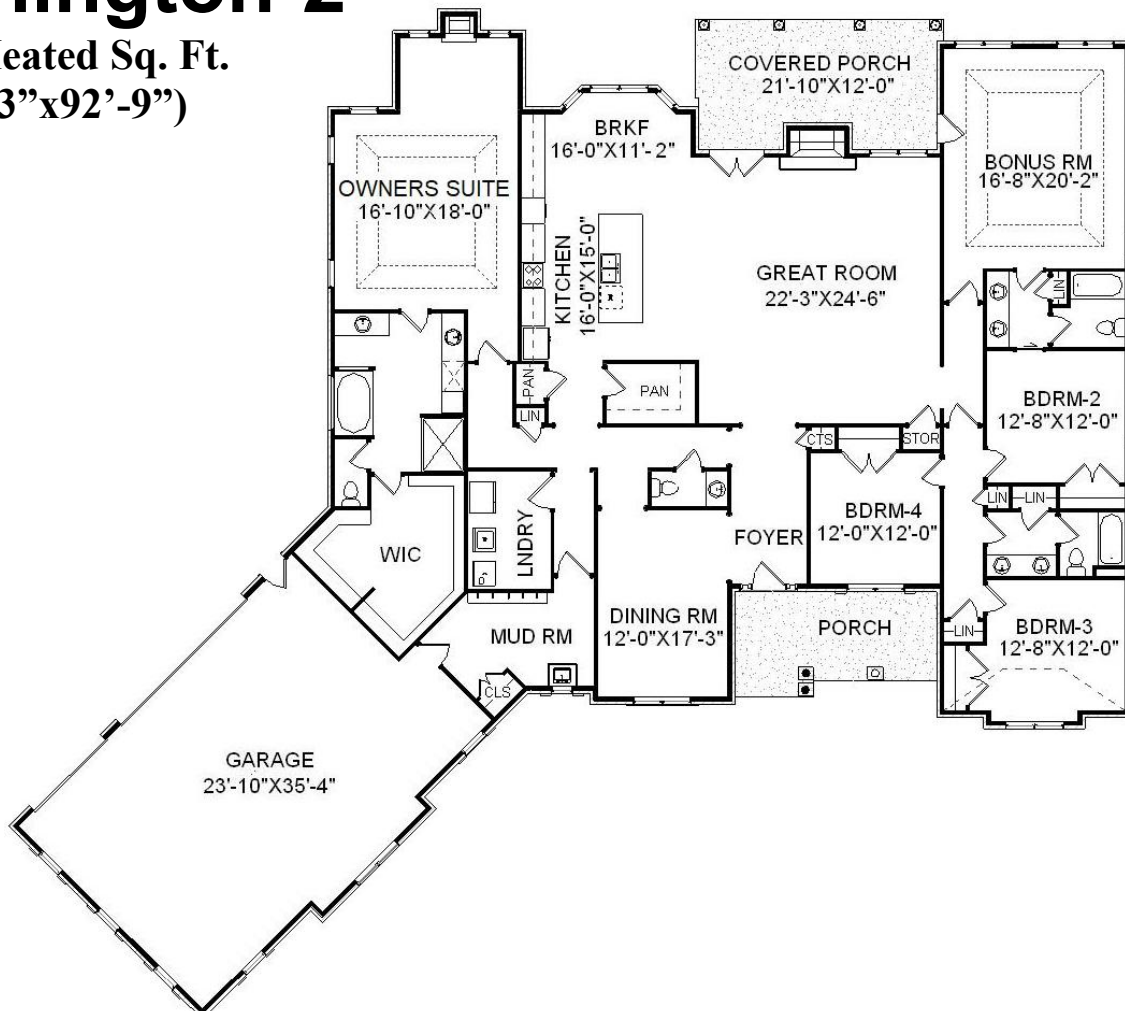

Bill Beazley Homes Inc.

7009 Evans Town Center Blvd.

Evans, Ga. 30809

Washington-2

3,986 Heated Sq. Ft.
(103'-3" x 92'-9")

ACTUAL ON SITE CONSTRUCTION MAY VARY FROM RENDERING