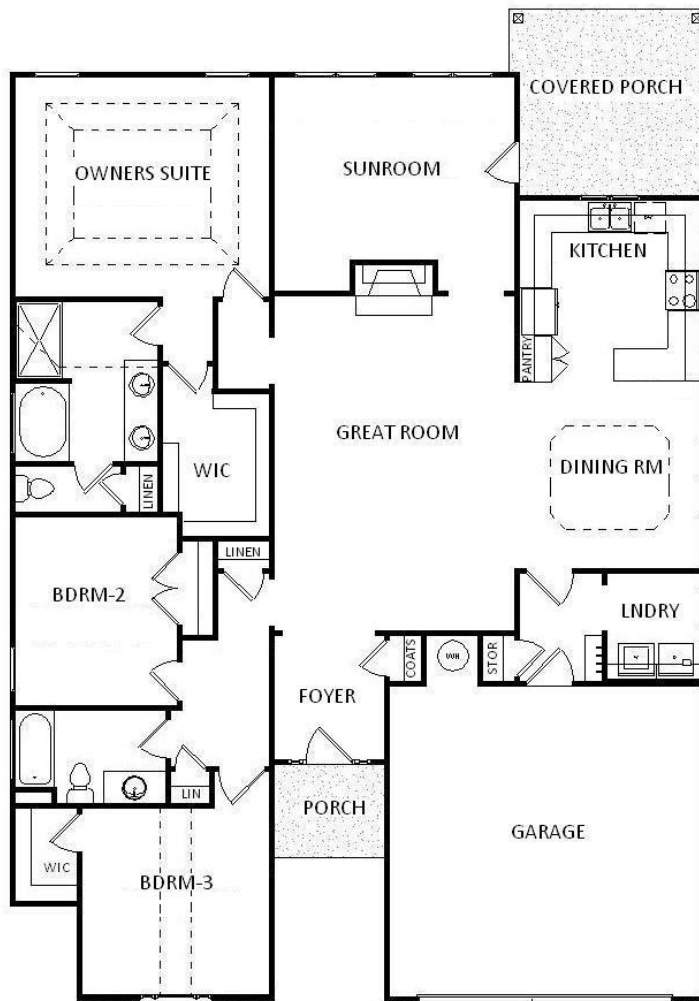

Bill Beazley Homes Inc.

7009 Evans Town Center Blvd.

Evans, Ga. 30809

Glenbrooke-10

2,009 Heated Sq. Ft.

(44'-8" x 64'-3")

Actual on site construction may vary from rendering