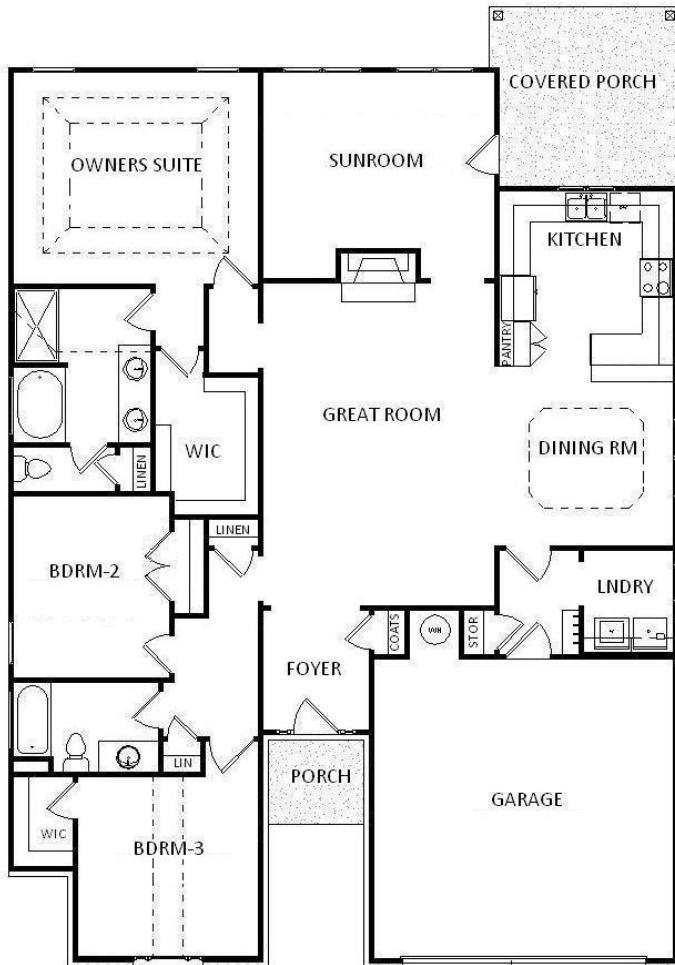

## Glenbrooke-10B

2,026 Heated Sq. Ft.

(44'-8" x 64'-3")

Actual on site construction may vary from rendering