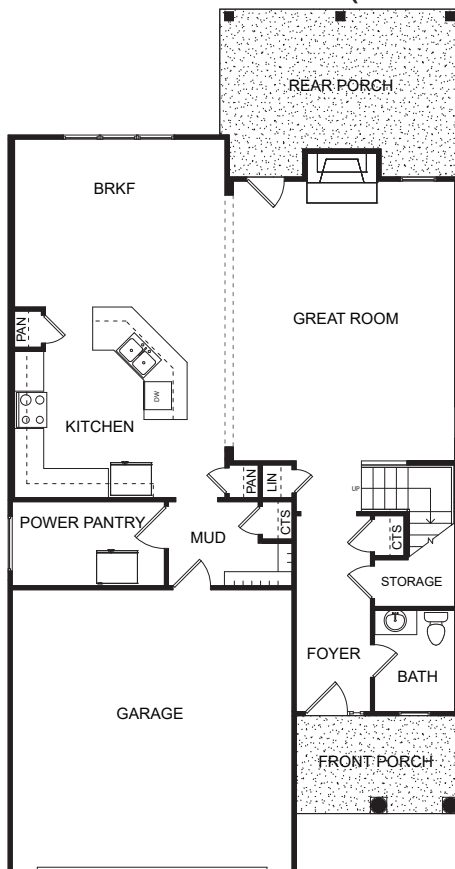

Bill Beazley Homes Inc.

7009 Evans Town Center Blvd.

Evans, Ga. 30809

Kelly-9

2,486 Heated Sq. Ft.
(32'-2 1/2" x 52'-9 1/2")

FIRST FLOOR
NOT TO SCALE

SECOND FLOOR
NOT TO SCALE

ACTUAL ON SITE CONSTRUCTION MAY VARY FROM RENDERING