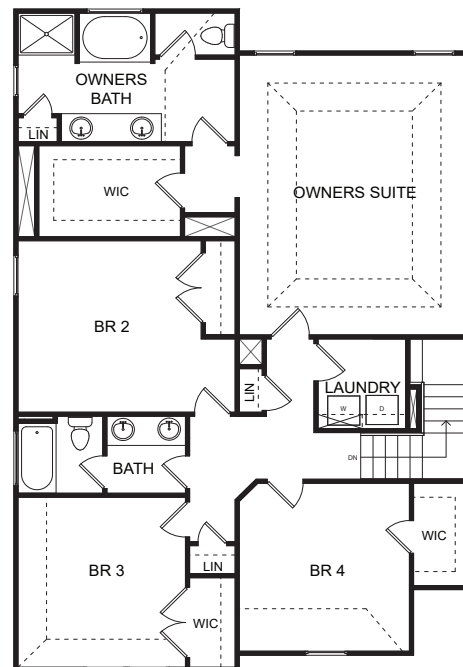

Bill Beazley Homes Inc.

7009 Evans Town Center Blvd.

Evans, Ga. 30809

Kelly-9

2,486 Heated Sq. Ft.
(32'-2 1/2" x 52'-9 1/2")

FIRST FLOOR
NOT TO SCALE

SECOND FLOOR
NOT TO SCALE

ACTUAL ON SITE CONSTRUCTION MAY VARY FROM RENDERING