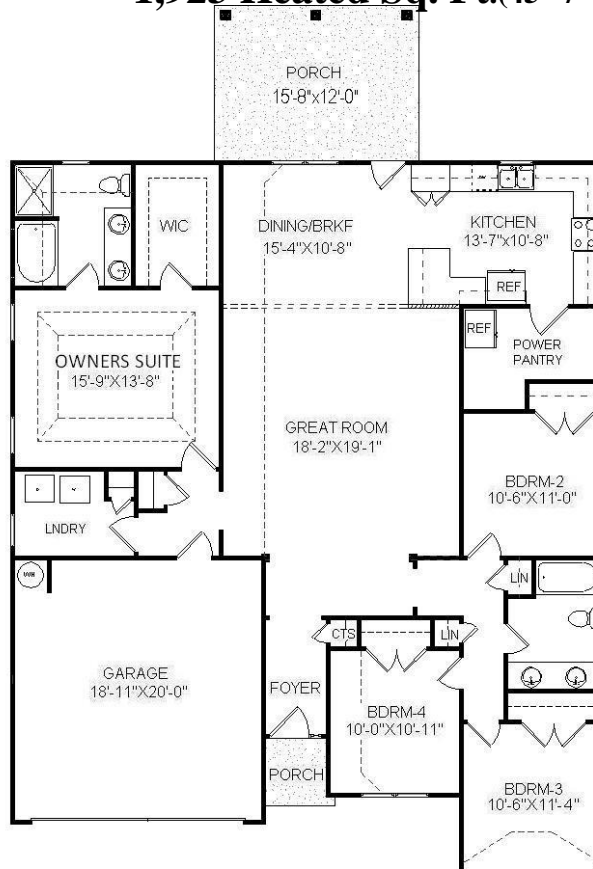

## Homestead-9

1,923 Heated Sq. Ft.(45'-7"x 54'-11")

Actual on site construction may vary from rendering