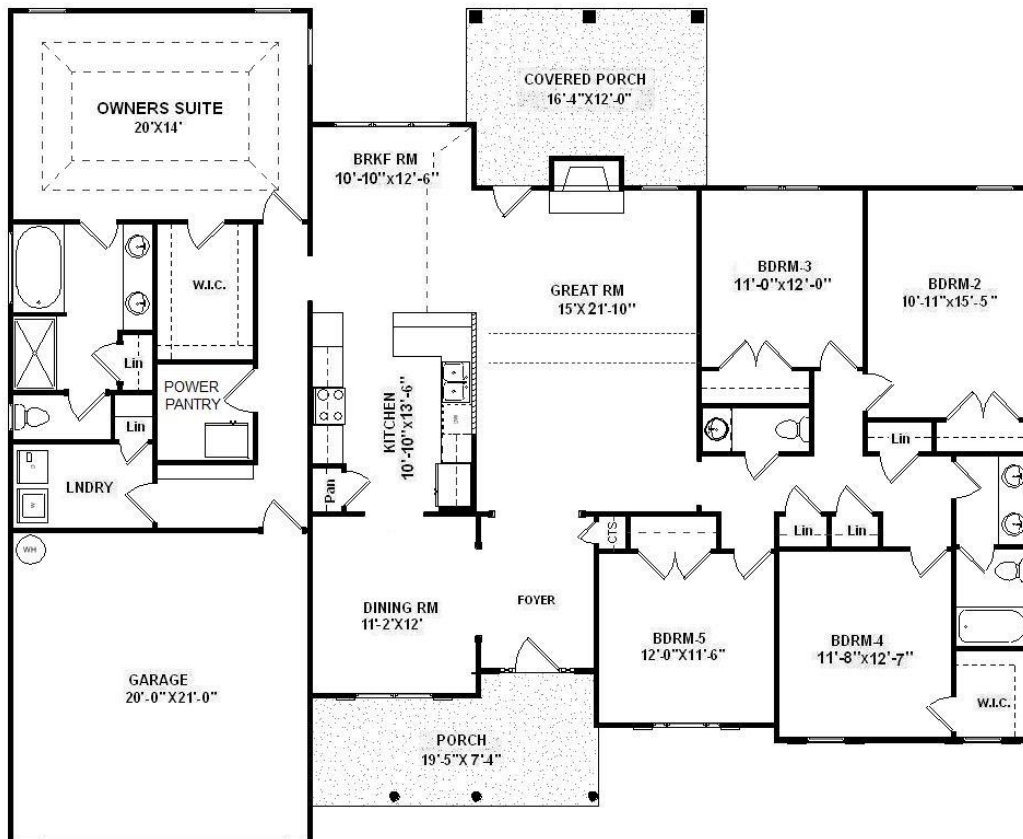

Bill Beazley Homes Inc.

7009 Evans Town Center Blvd.
Evans, Ga. 30809

Averly Manor-14

2,555 Heated Sq. Ft.
(69'-6 1/2" X 56'-9 1/2")

Actual on site construction may vary from rendering