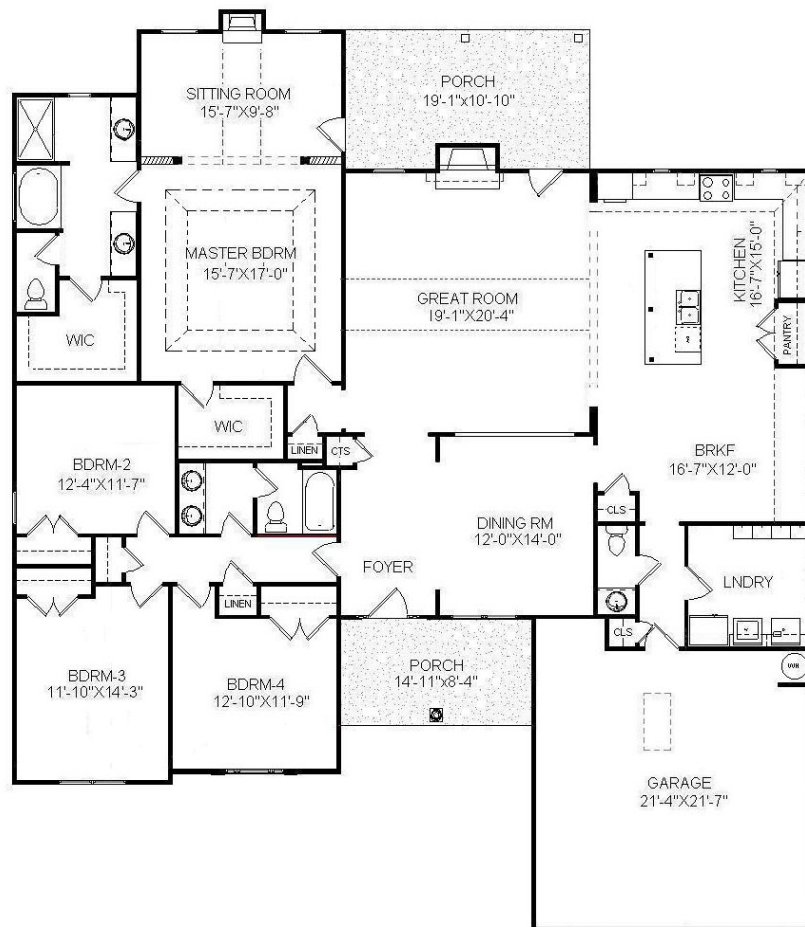

Bill Beazley Homes Inc.

7009 Evans Town Center Blvd.

Evans, Georgia 30809

Cameron 15

2,810 Heated Sq. Ft.

(62'-6" x 72'-0")

ACTUAL ON SITE CONSTRUCTION MAY VARY FROM RENDERING