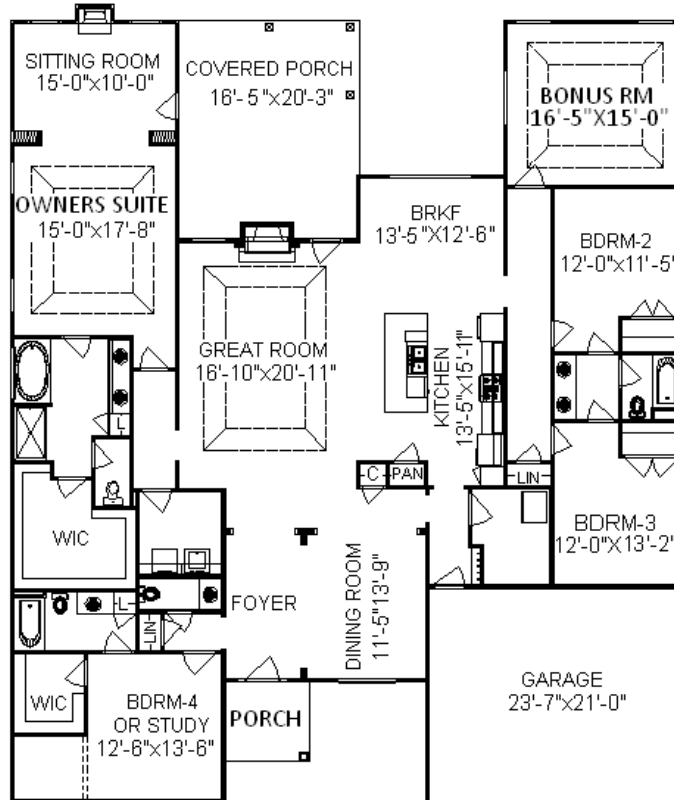

## Castlegate-20

3,349 Heated Sq. Ft. (62'-10" x 75'-7")

Actual on site construction may vary from rendering