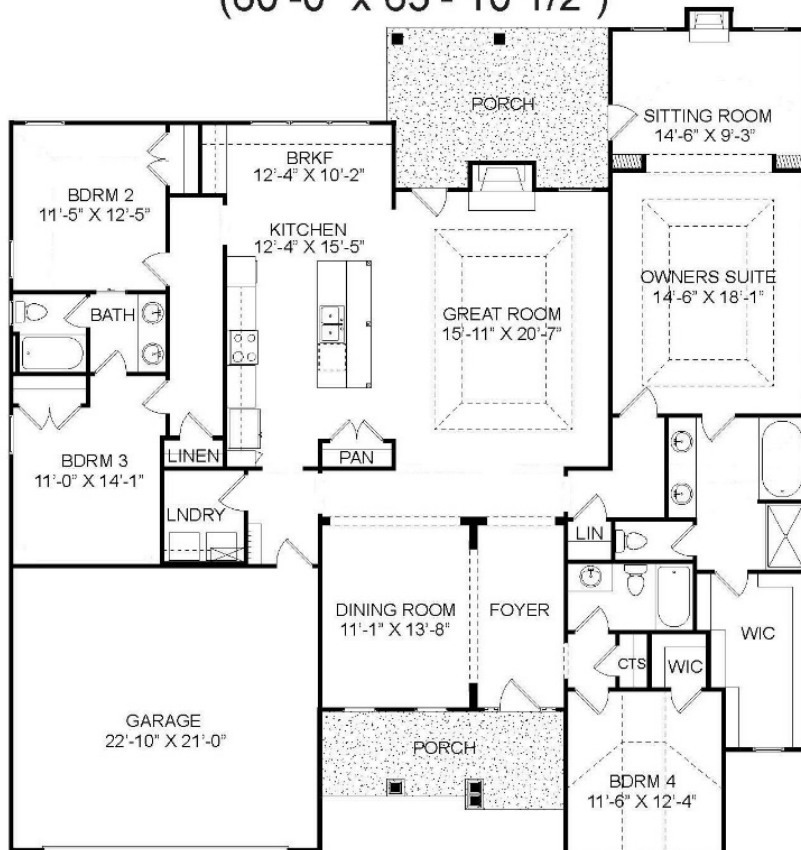

Bill Beazley Homes Inc.

7009 Evans Town Center Blvd.

Evans, Ga. 30809

Castlegate-21

2,592 Heated Sq. Ft.
(60'-0" x 63'- 10 1/2")

ACTUAL ON SITE CONSTRUCTION MAY VARY FROM RENDERING