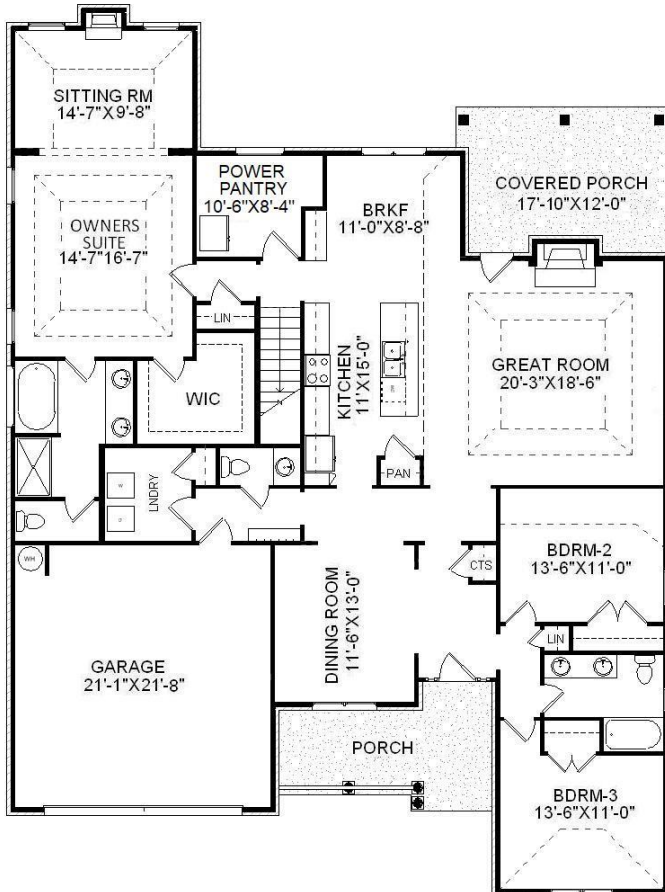

## Kingston-15

2,841 Heated Sq. Ft.

54'-10" x 73'-7"

Actual on site construction may vary from rendering