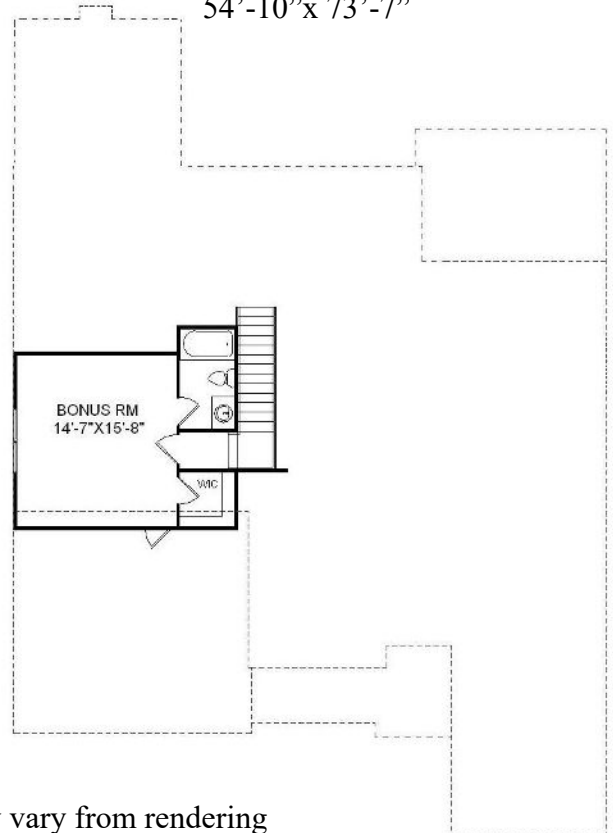

## Kingston-15

2,841 Heated Sq. Ft.

54'-10" x 73'-7"

Actual on site construction may vary from rendering