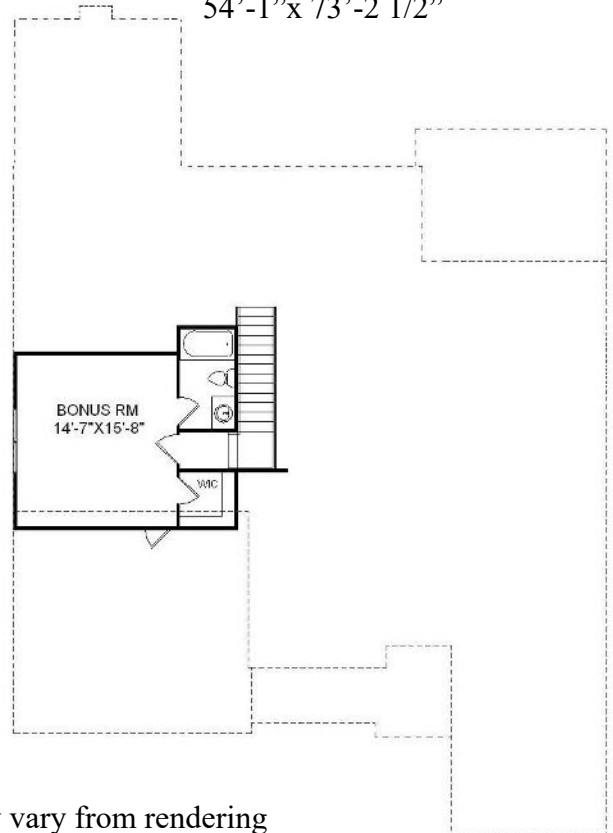

Bill Beazley Homes Inc.

7009 Evans Town Center Blvd.
Evans, Ga. 30809

Kingston-16

2,779 Heated Sq. Ft.

54'-1" x 73'-2 1/2"

Actual on site construction may vary from rendering