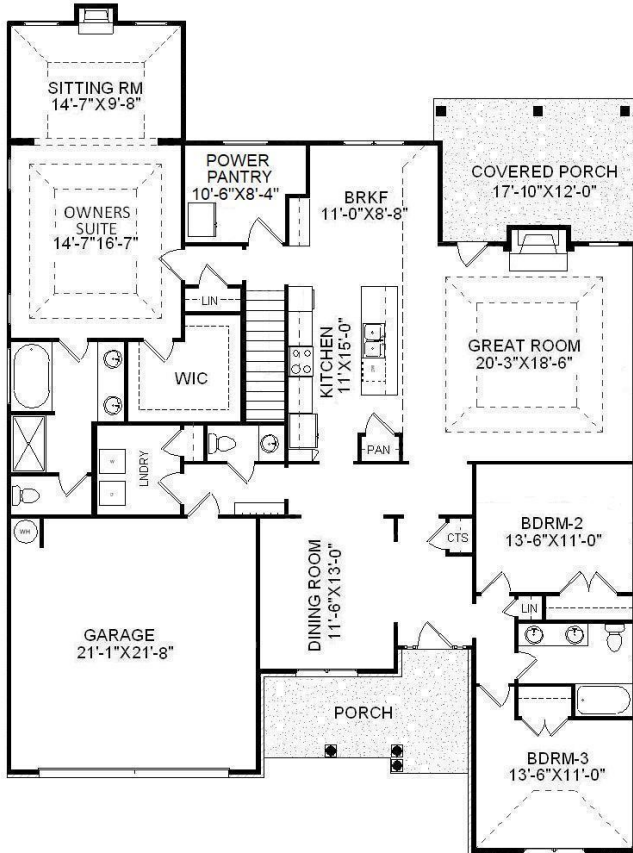

Bill Beazley Homes Inc.

7009 Evans Town Center Blvd.
Evans, Ga. 30809

Kingston-16

2,779 Heated Sq. Ft.

54'-1" x 73'-2 1/2"

Actual on site construction may vary from rendering