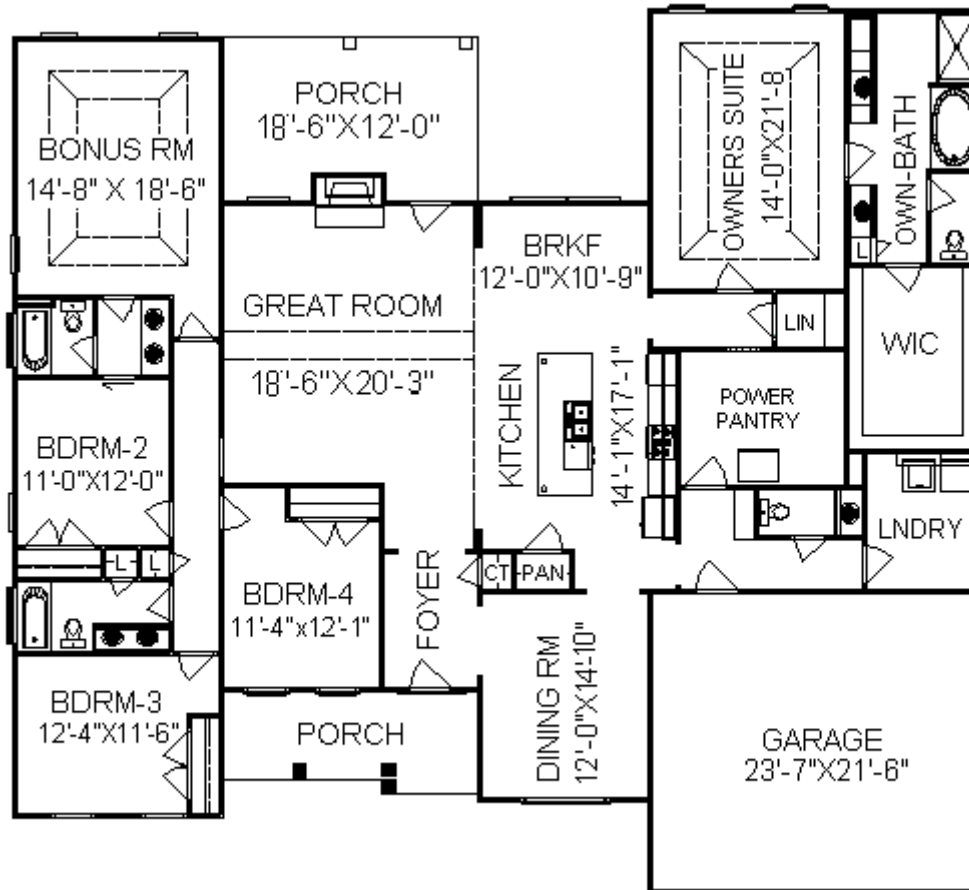

Bill Beazley Homes Inc.

7009 Evans Town Center Blvd.
Evans, Ga. 30809

Richland Manor-14

3,102 Heated Sq. Ft. (70'-2 1/2" x 64'-3")

Actual on site construction may vary from rendering