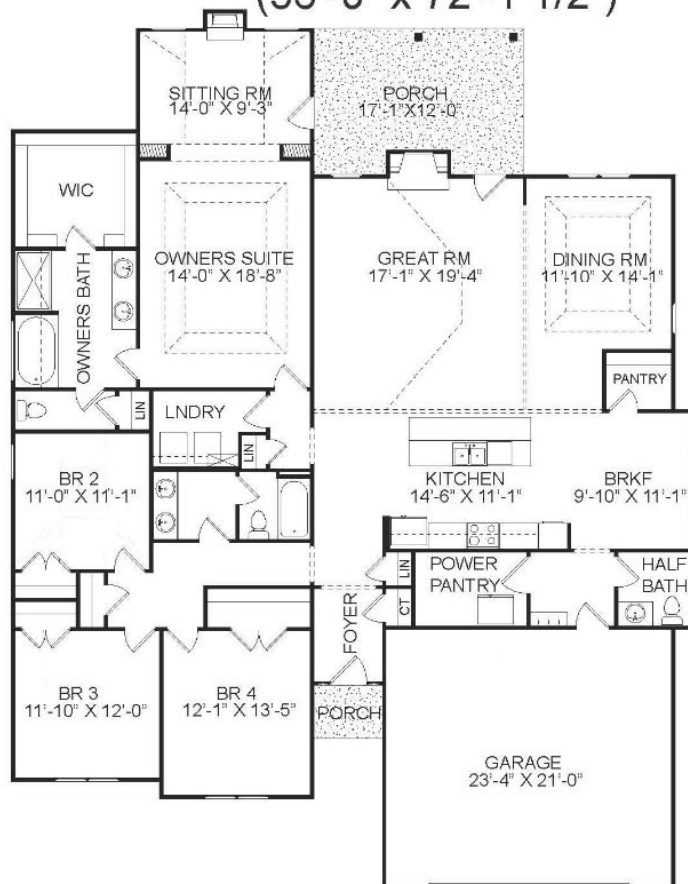

Bill Beazley Homes Inc.

7009 Evans Town Center Blvd.

Evans, Ga. 30809

Stapleton Manor-11

2,641 Heated Sq. Ft.
(56'-0" x 72'-1 1/2")

ACTUAL ON SITE CONSTRUCTION MAY VARY FROM RENDERING