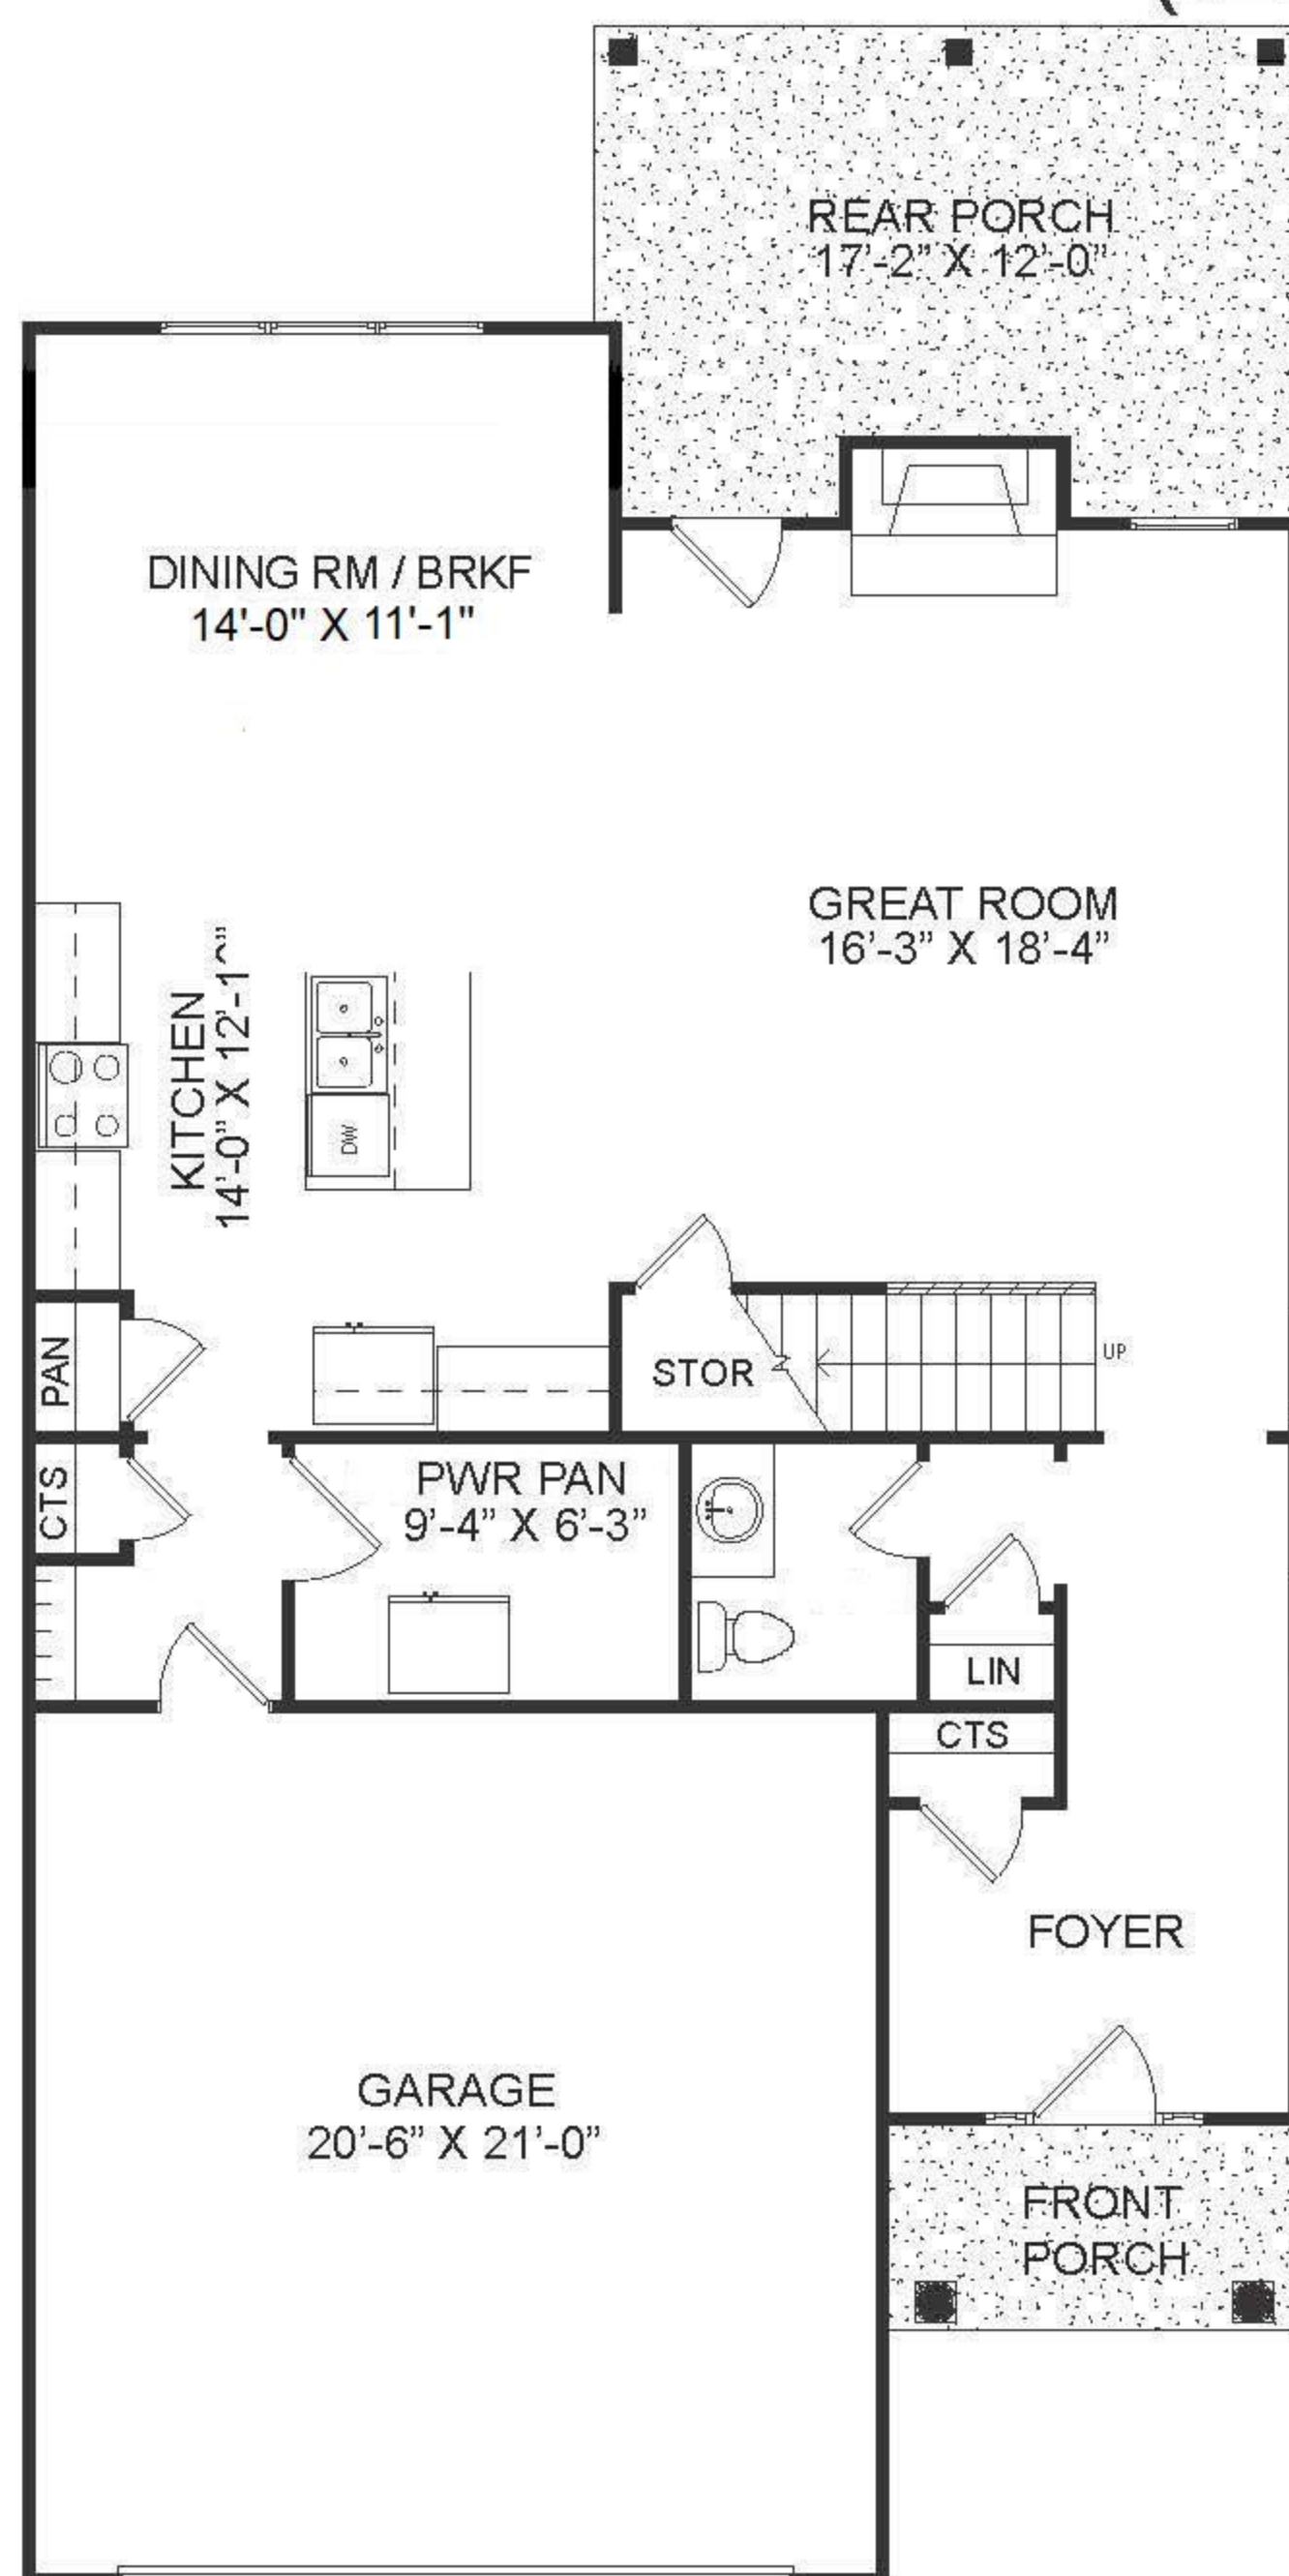

Bill Beazley Homes Inc.

7009 Evans Town Center Blvd.

Evans, Ga. 30809

Aspen-8

2,513 Heated Sq. Ft.

(31'-1 1/2" x 54'-10 1/2")

FIRST FLOOR
NOT TO SCALE

SECOND FLOOR
NOT TO SCALE

ACTUAL ON SITE CONSTRUCTION MAY VARY FROM RENDERING