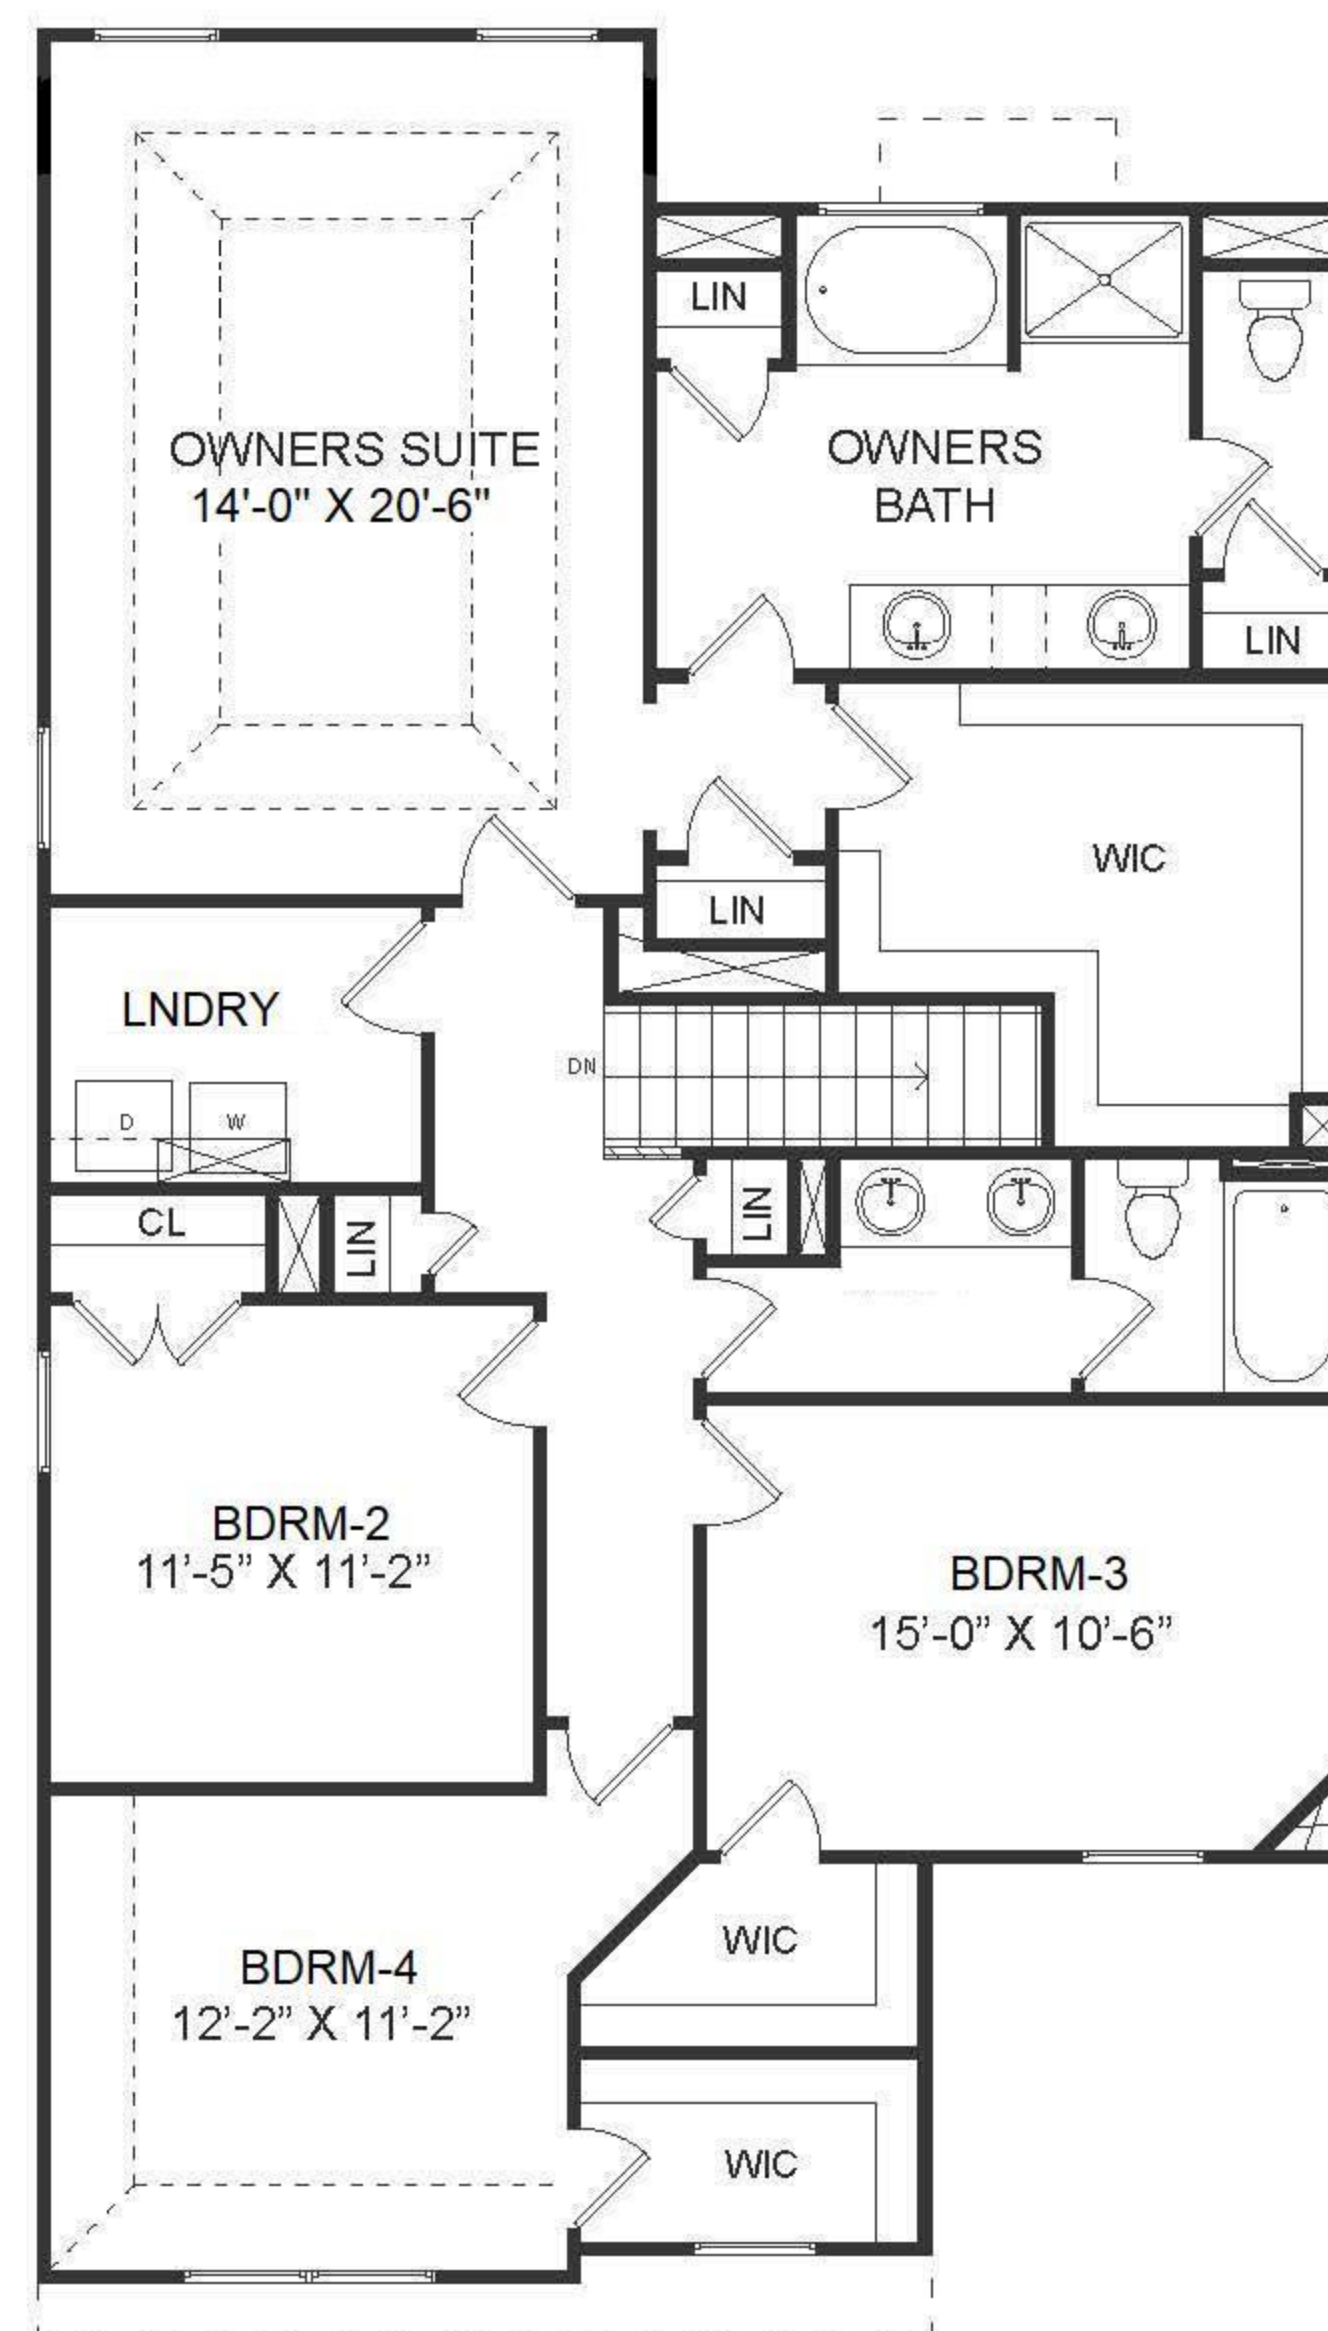

Bill Beazley Homes Inc.

7009 Evans Town Center Blvd.

Evans, Ga. 30809

Aspen-8

2,513 Heated Sq. Ft.

(31'-1 1/2" x 54'-10 1/2")

FIRST FLOOR
NOT TO SCALE

SECOND FLOOR
NOT TO SCALE

ACTUAL ON SITE CONSTRUCTION MAY VARY FROM RENDERING