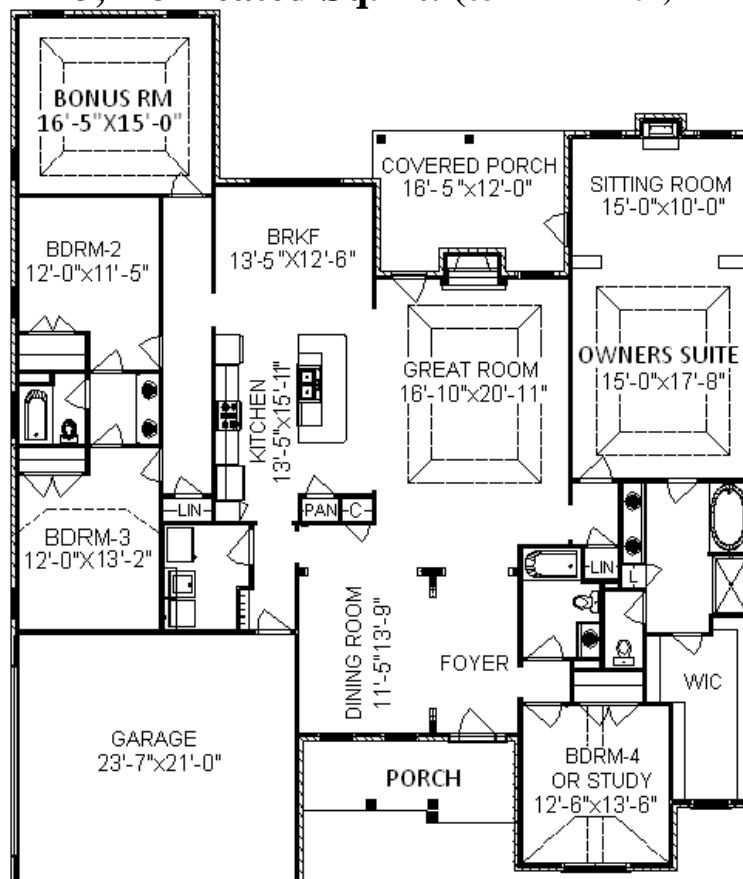

## Castlegate-15

3,228 Heated Sq. Ft. (63'-7" x 74'-10")

Actual on site construction may vary from rendering