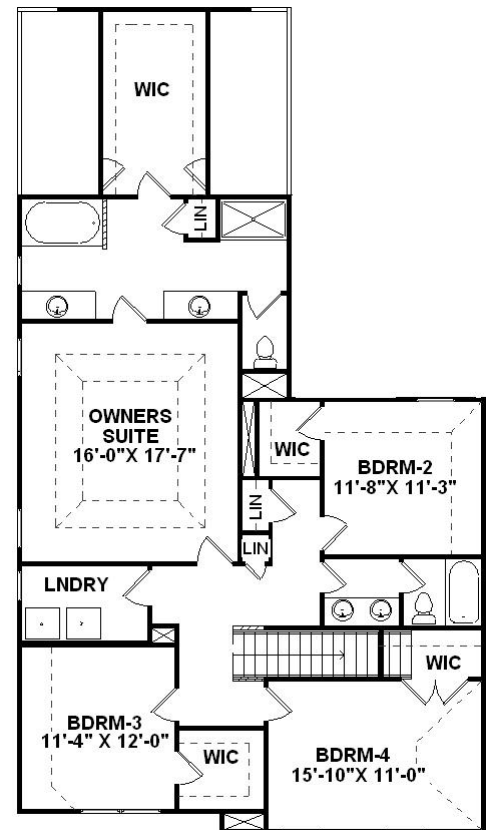

## Driftwood

2,750 Heated Sq. Ft.  
39'-8" x 69'-2"

ACTUAL ON SITE CONSTRUCTION MAY VARY FROM RENDERING