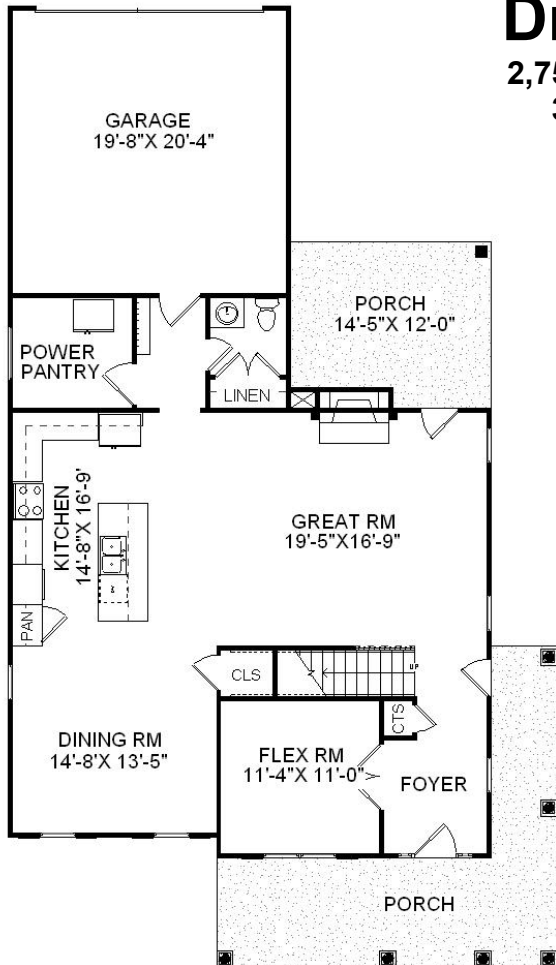

## Driftwood

2,750 Heated Sq. Ft.  
39'-8" x 69'-2"

ACTUAL ON SITE CONSTRUCTION MAY VARY FROM RENDERING