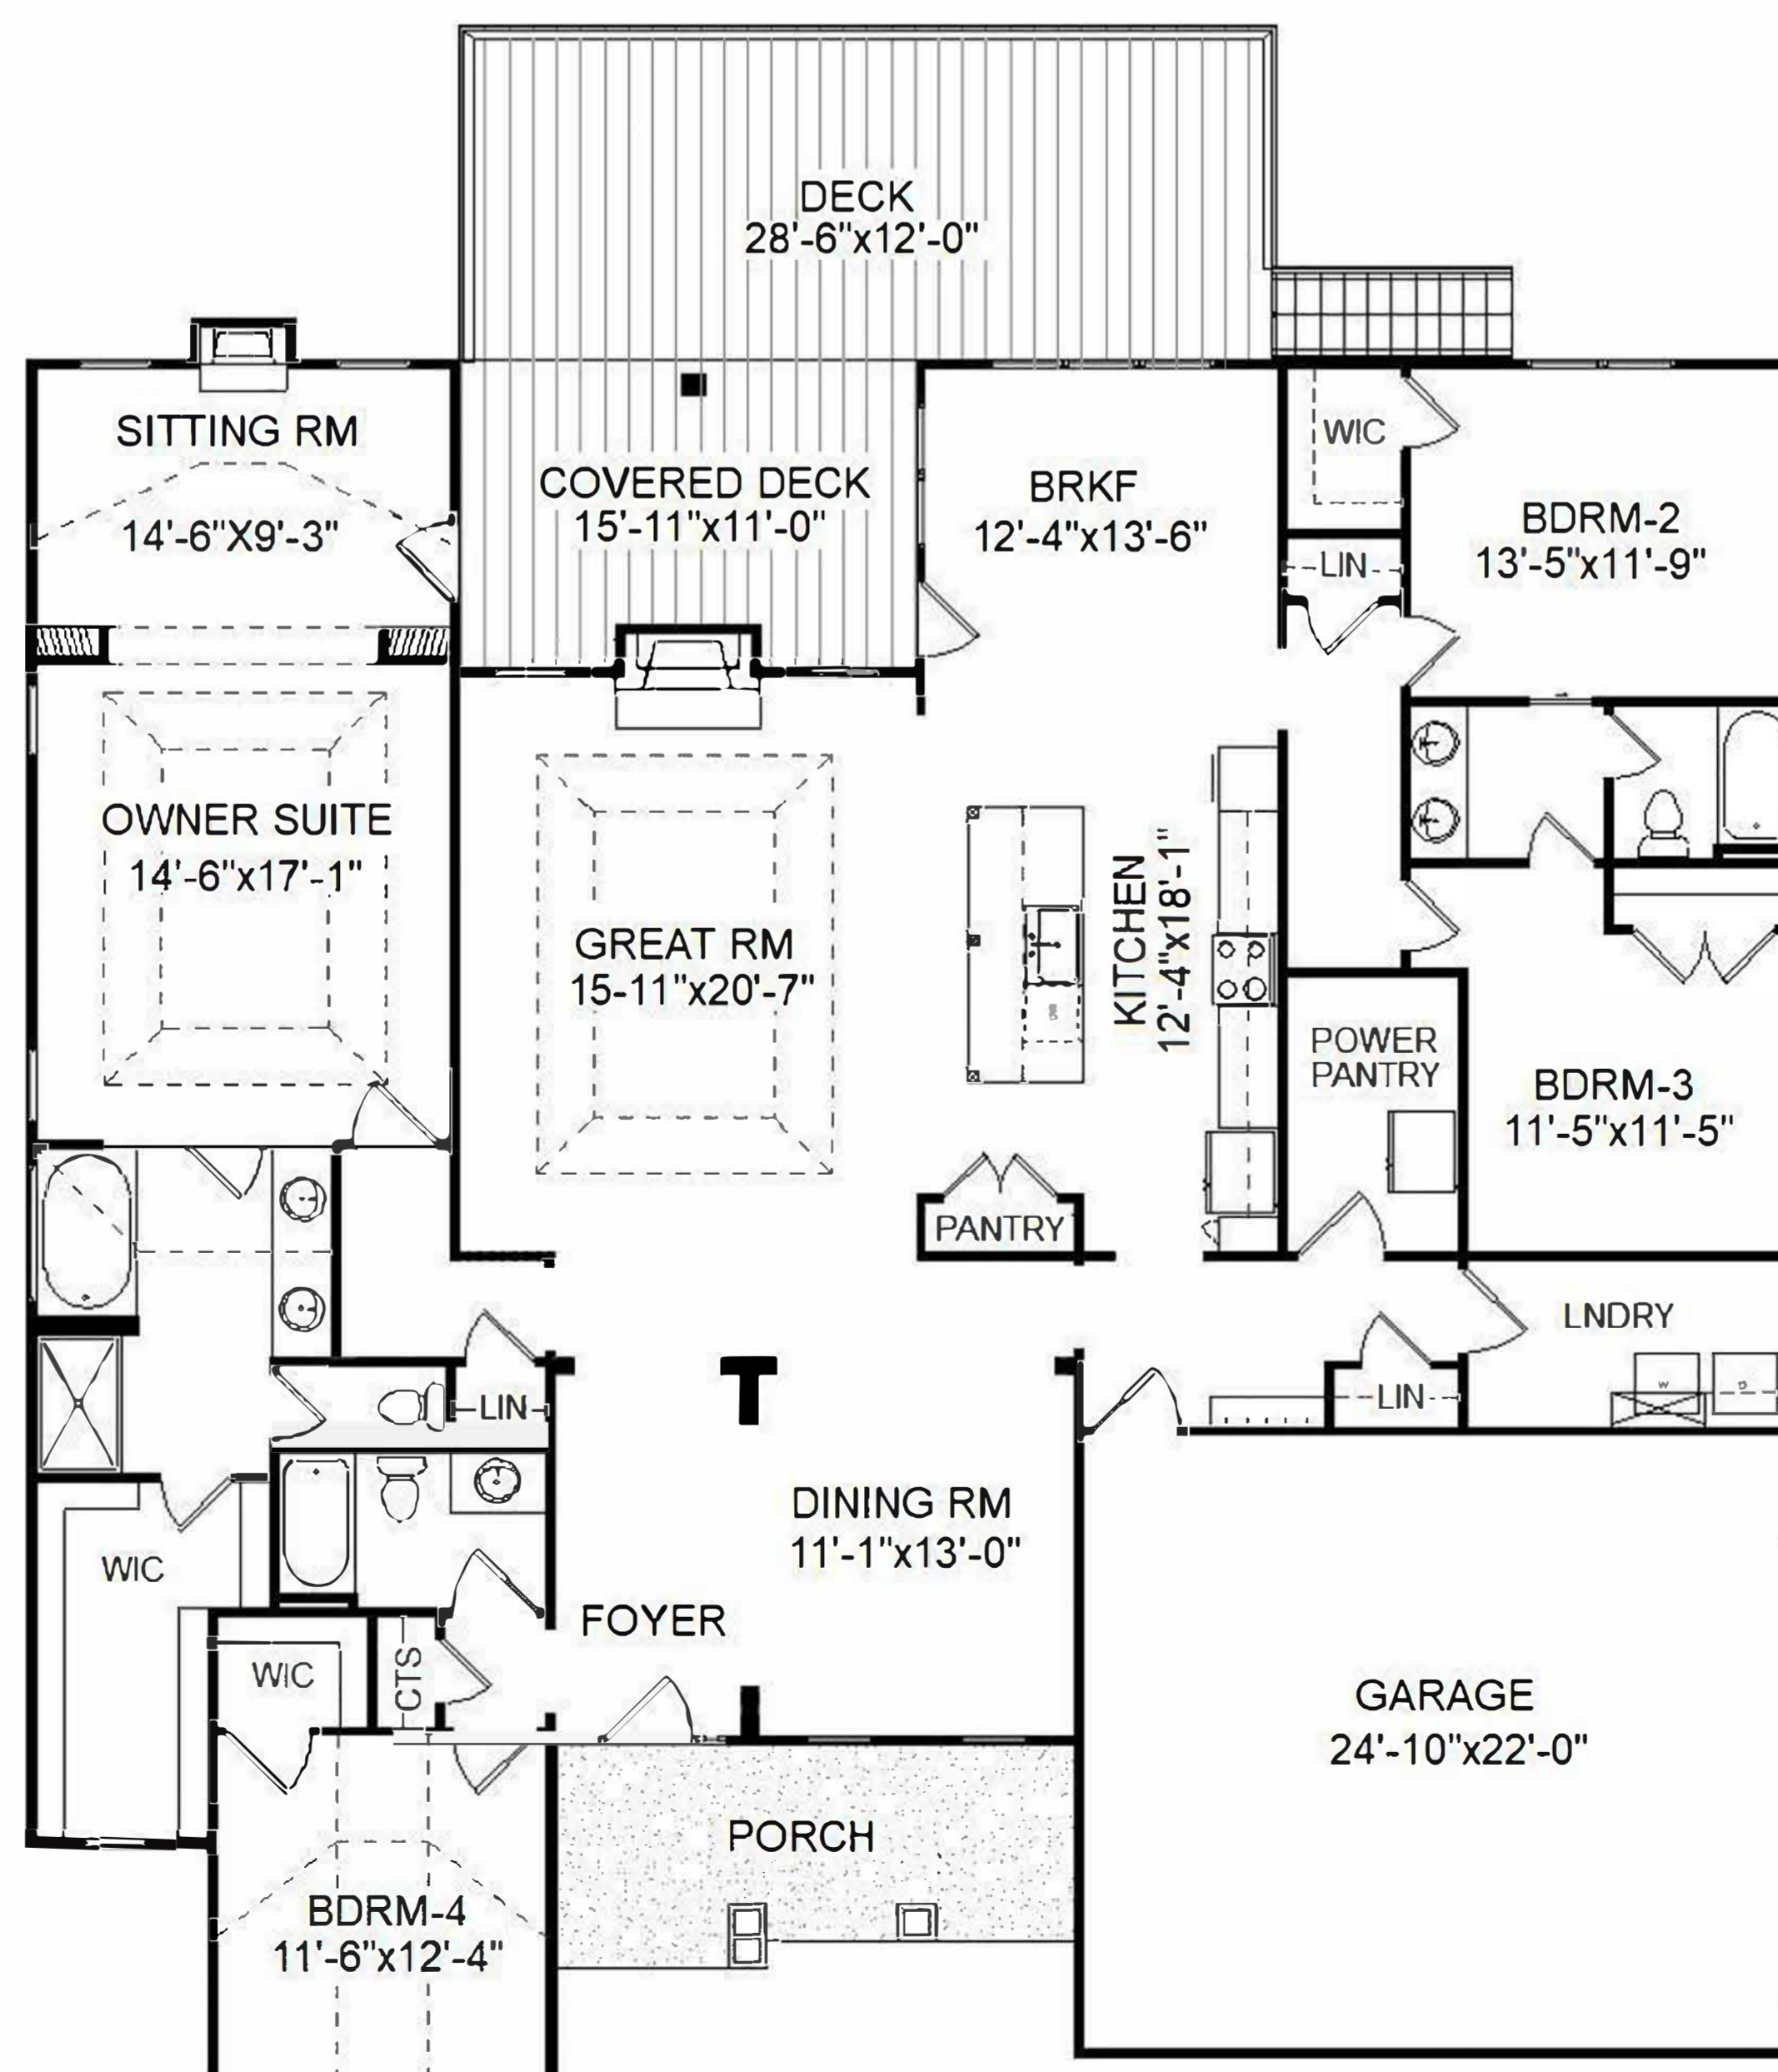

Bill Beazley Homes Inc.

7009 Evans Town Center Blvd.

Evans, Ga. 30809

Castlegate-22

2,804 Heated Sq. Ft.
(62'-0" x 63'- 4 1/2")

ACTUAL ON SITE CONSTRUCTION MAY VARY FROM RENDERING