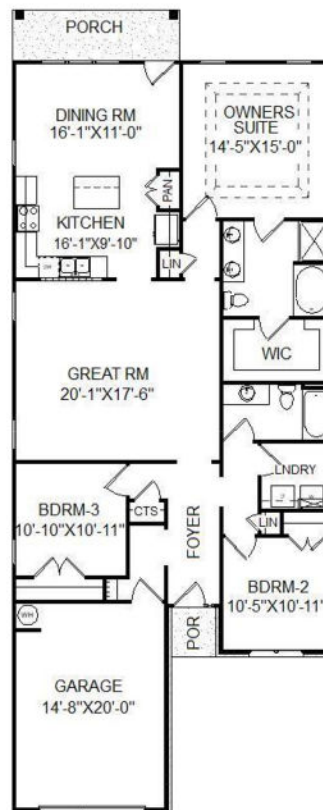

Bill Beazley Homes Inc.

7009 Evans Town Center Blvd.

Evans, Ga. 30809

Diamond Lakes Townhomes-3

LINCOLN

1,716 SQ. FT.

ACTUAL ON SITE CONSTRUCTION MAY VARY FROM RENDERING