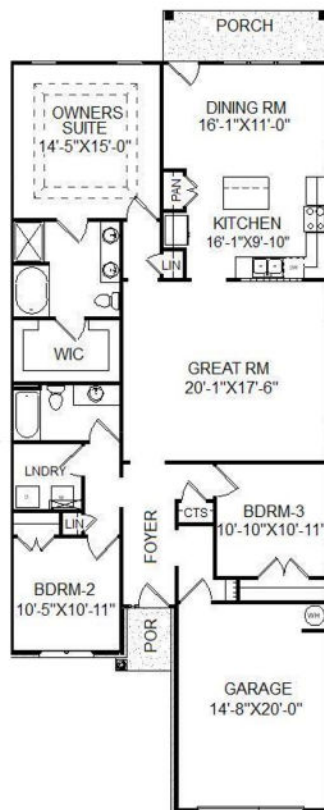

Bill Beazley Homes Inc.

7009 Evans Town Center Blvd.

Evans, Ga. 30809

Diamond Lakes Townhomes-3

LINCOLN

1,716 SQ. FT.

ACTUAL ON SITE CONSTRUCTION MAY VARY FROM RENDERING