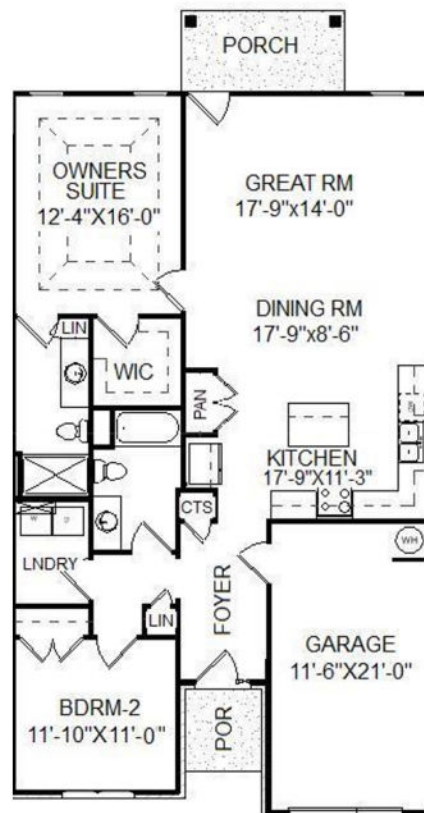

Bill Beazley Homes Inc.

7009 Evans Town Center Blvd.

Evans, Ga. 30809

Diamond Lakes Townhomes-3

PRIMROSE

1,319 SQ. FT.

ACTUAL ON SITE CONSTRUCTION MAY VARY FROM RENDERING