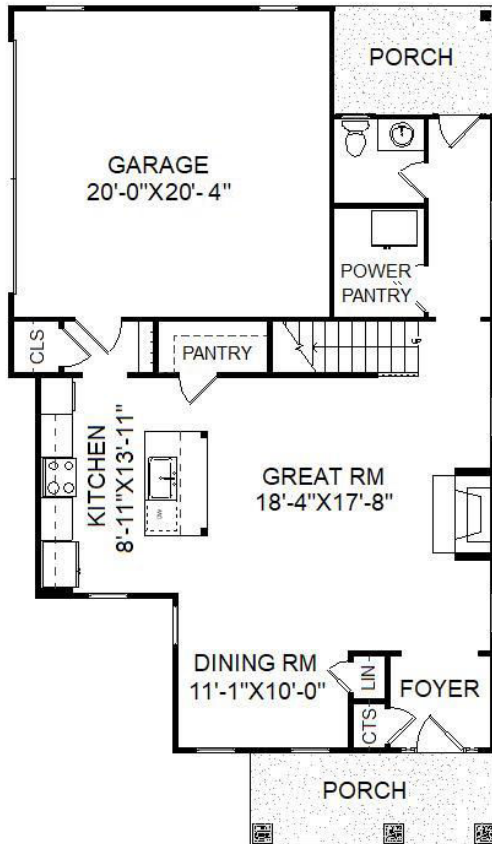

Bill Beazley Homes Inc.

7009 Evans Town Center Blvd.

Evans, Ga. 30809

Gillmont

2,200 Heated Sq. Ft.

30'-8" x 54'-10"

ACTUAL ON SITE CONSTRUCTION MAY VARY FROM RENDERING