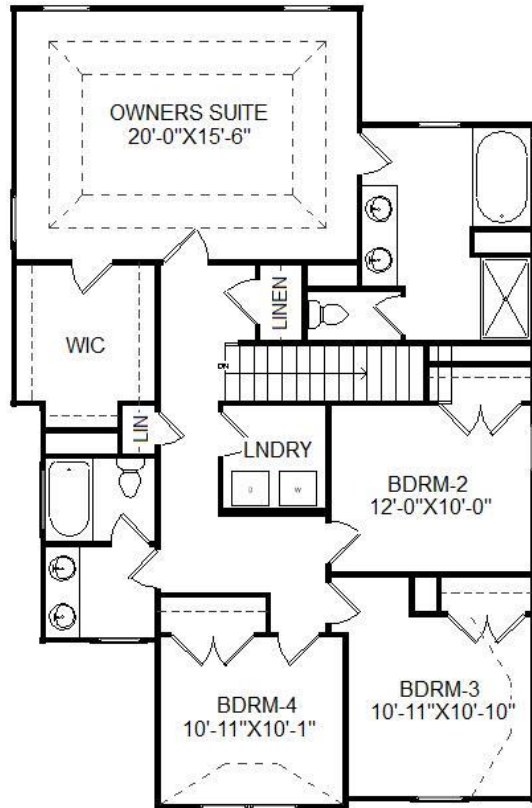

Bill Beazley Homes Inc.

7009 Evans Town Center Blvd.

Evans, Ga. 30809

Gillmont

2,200 Heated Sq. Ft.

30'-8" x 54'-10"

ACTUAL ON SITE CONSTRUCTION MAY VARY FROM RENDERING