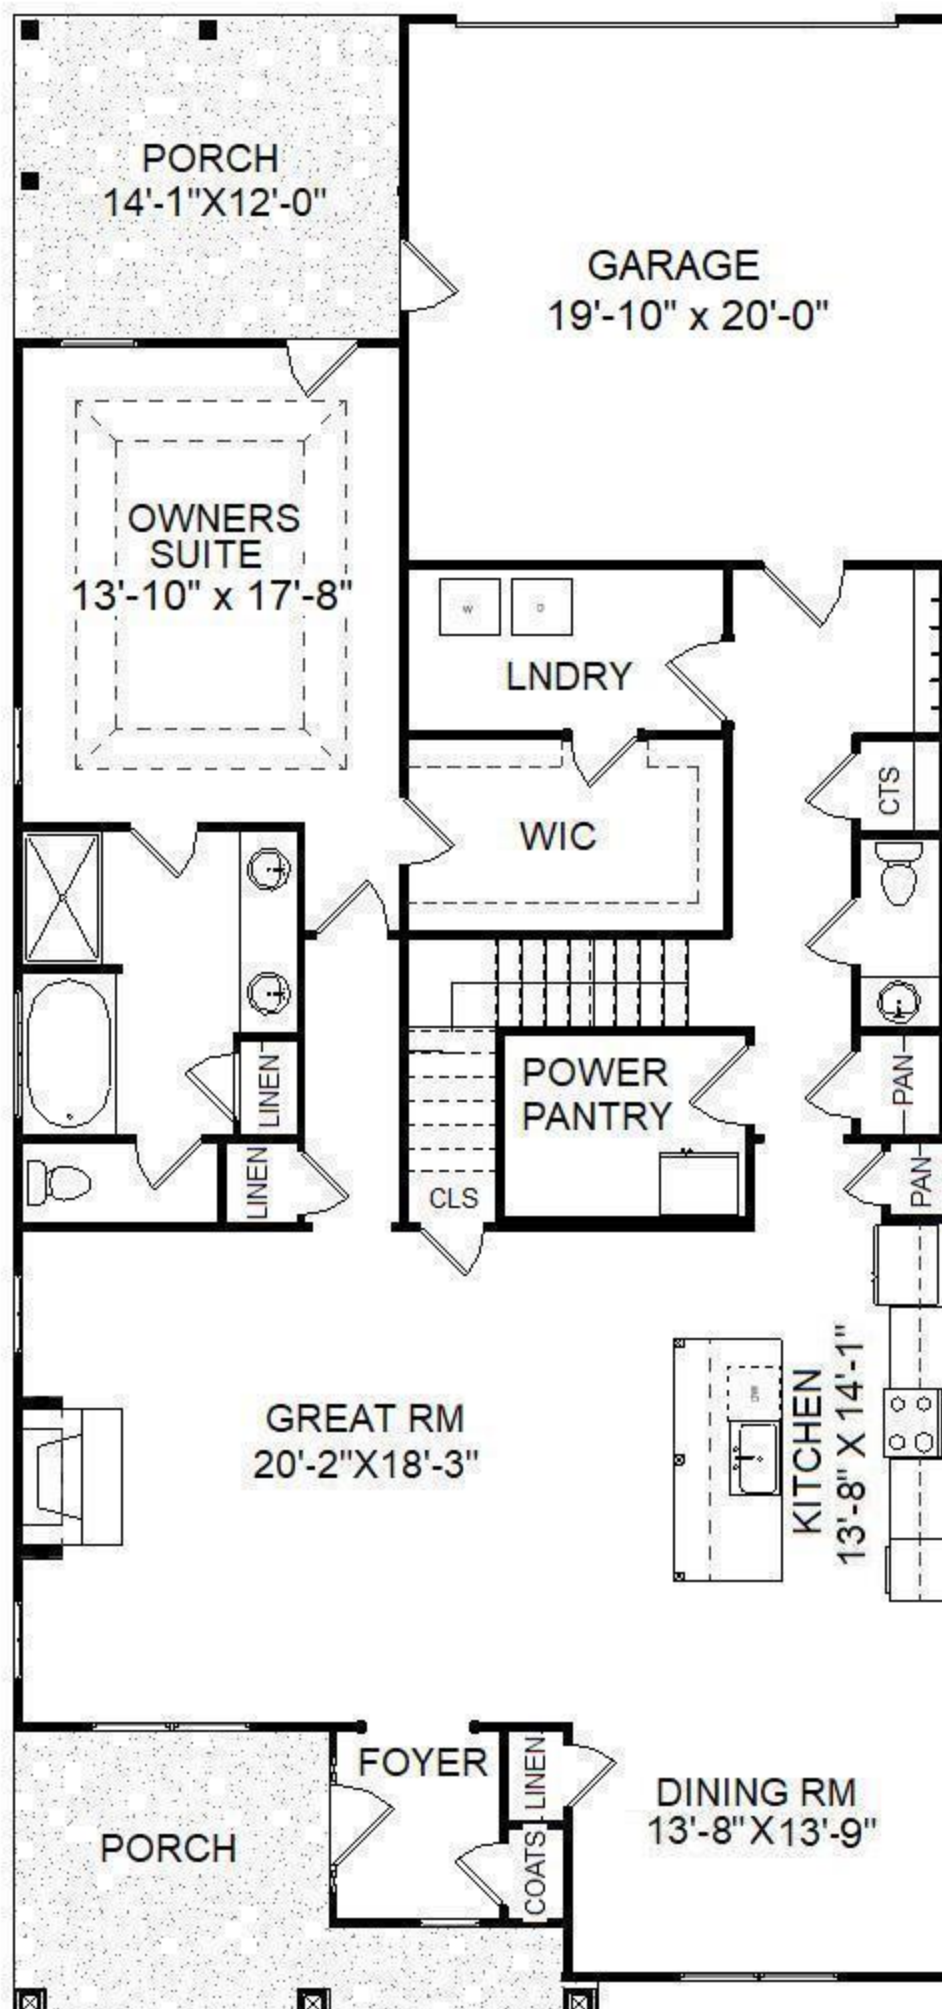

Bill Beazley Homes Inc.

7009 Evans Town Center Blvd.
Evans, Ga. 30809

Stanford-2

3,128 Heated Sq. Ft.
(34'- 6 1/2" x 74'-5 1/2")

ACTUAL ON SITE CONSTRUCTION MAY VARY FROM RENDERING