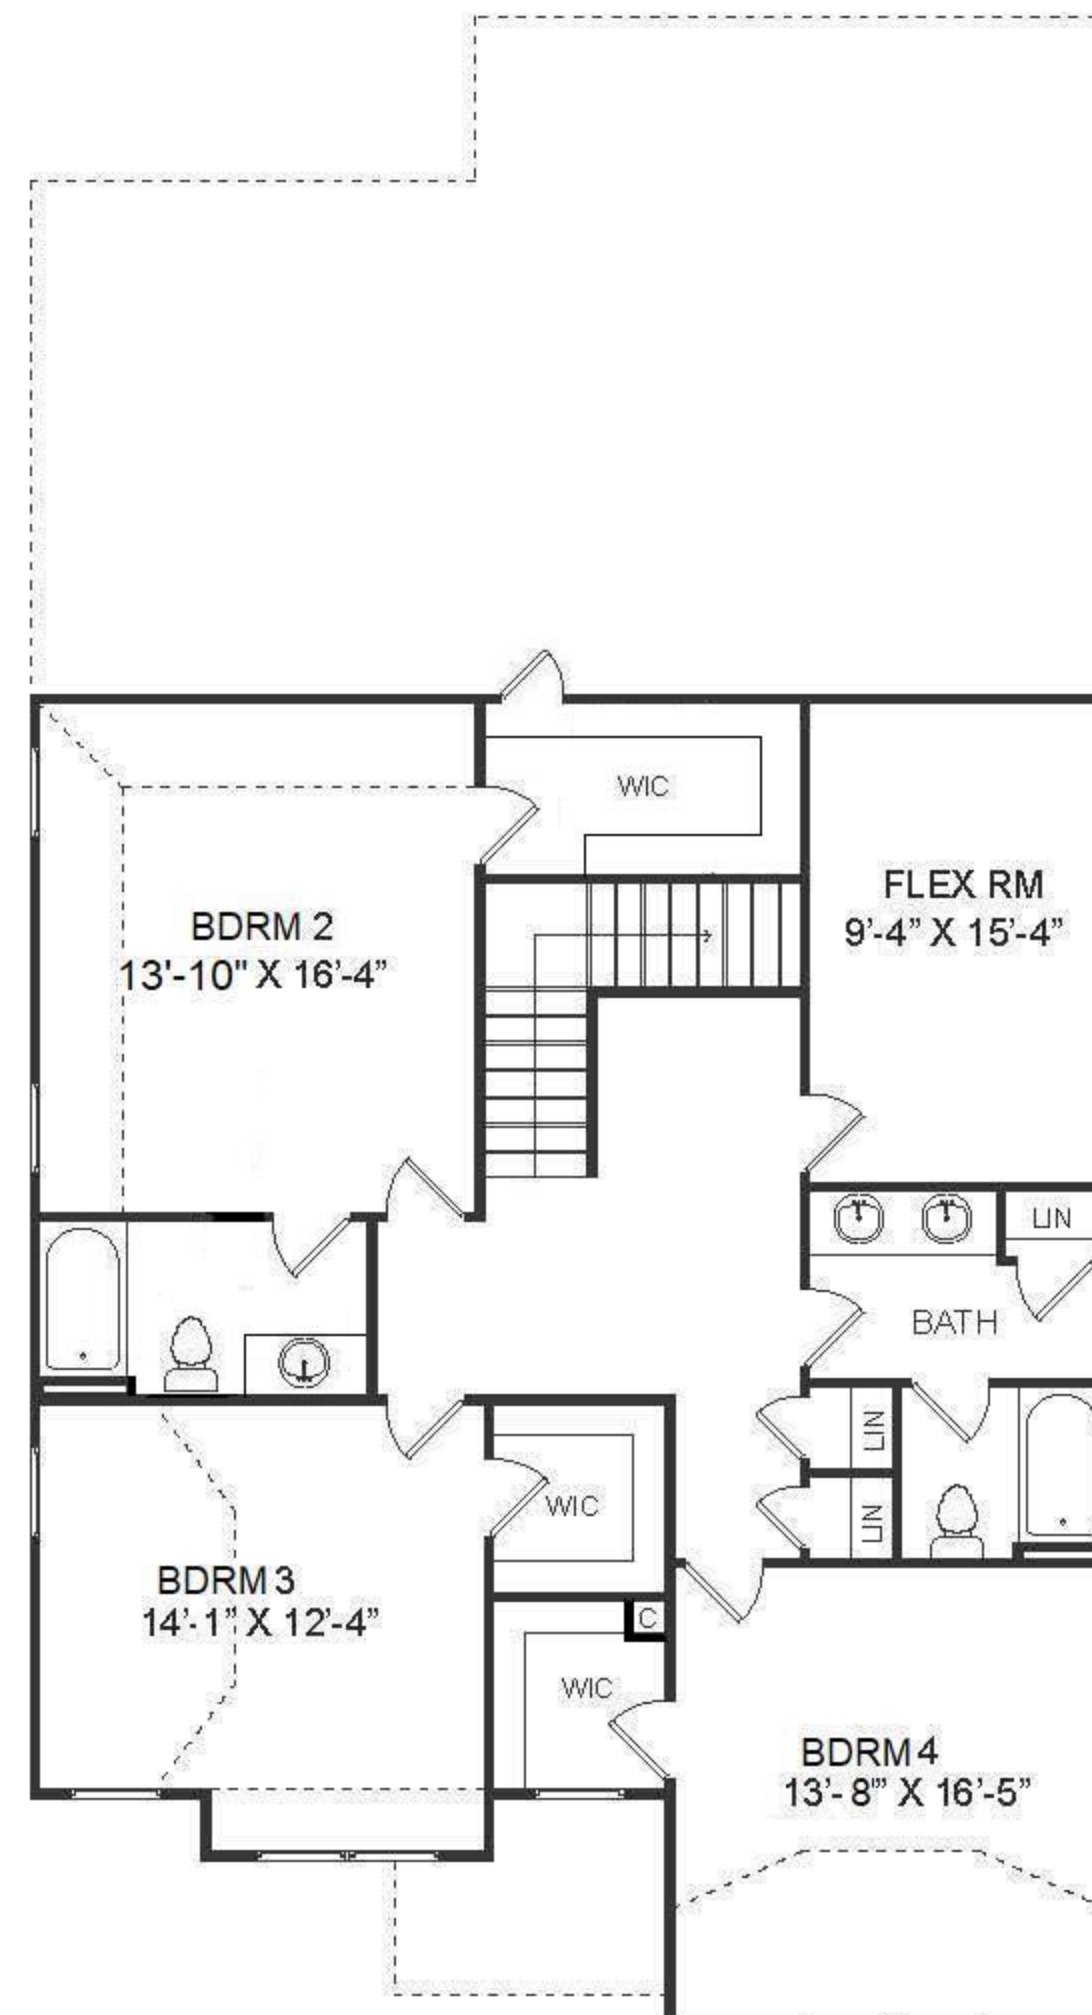

Bill Beazley Homes Inc.

7009 Evans Town Center Blvd.
Evans, Ga. 30809

Stanford-2

3,128 Heated Sq. Ft.
(34'- 6 1/2" x 74'-5 1/2")

ACTUAL ON SITE CONSTRUCTION MAY VARY FROM RENDERING