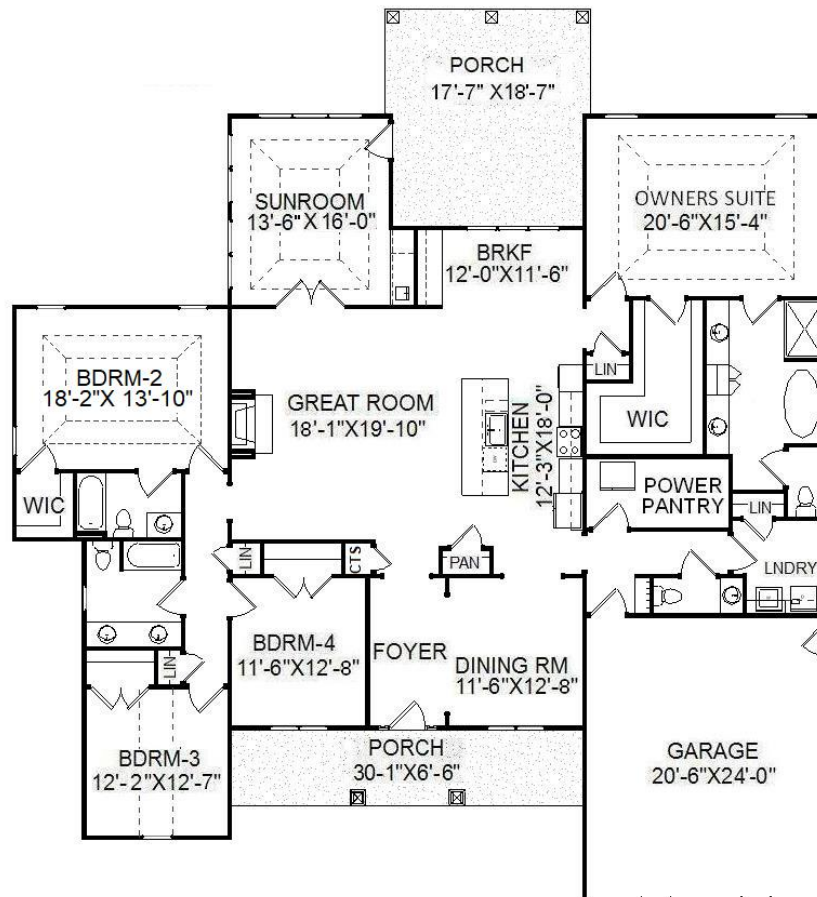

Bill Beazley Homes Inc.

7009 Evans Town Center Blvd.

Evans, Ga. 30809

Columbia-15-E.L.

3,018 Heated Sq. Ft.

(69'-11" X 67'-4 1/2")

ACTUAL ON SITE CONSTRUCTION MAY VARY FROM RENDERING