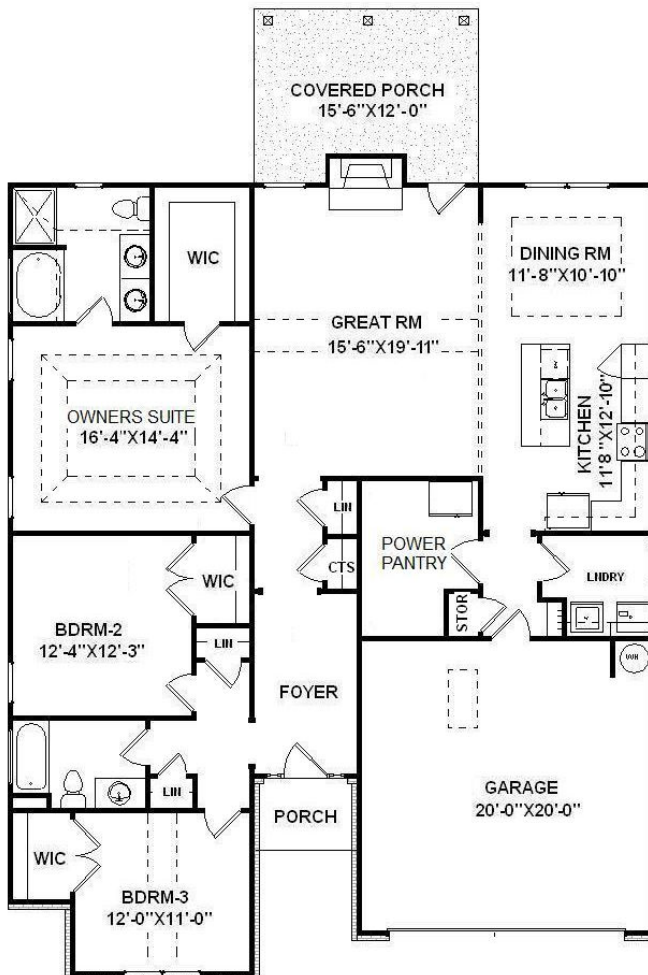

## Emmaline-2-E.L.

1,862 Heated Sq. Ft.  
(44'-8" X 67'-1)

Actual on site construction may vary from rendering