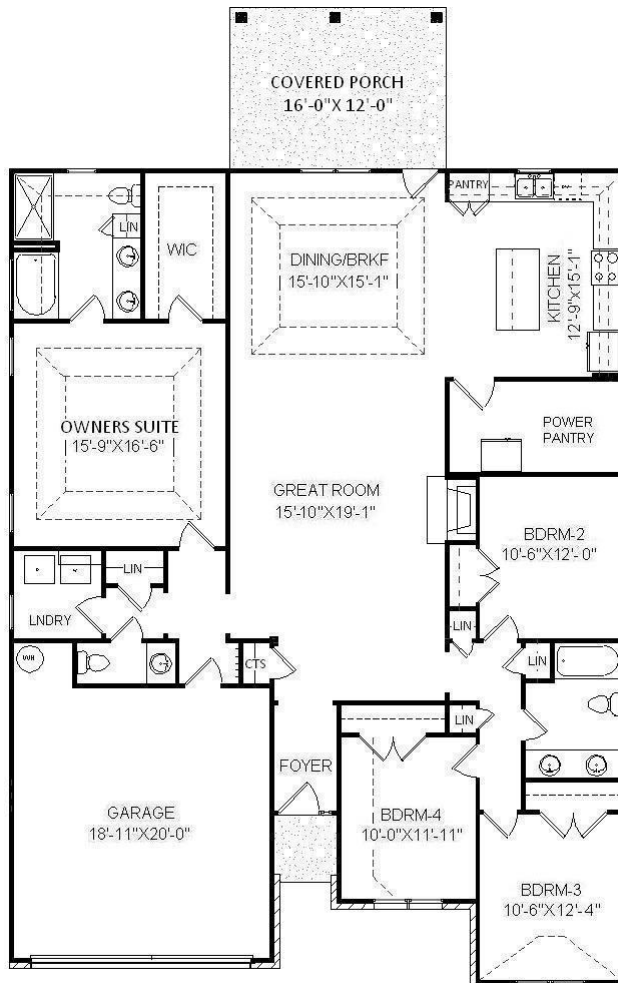

Bill Beazley Homes Inc.

7009 Evans Town Center Blvd.

Evans, Ga. 30809

Homestead-11-B

2,185 Heated Sq. Ft.(45'-7"x 60'-8")

Actual on site construction may vary from rendering