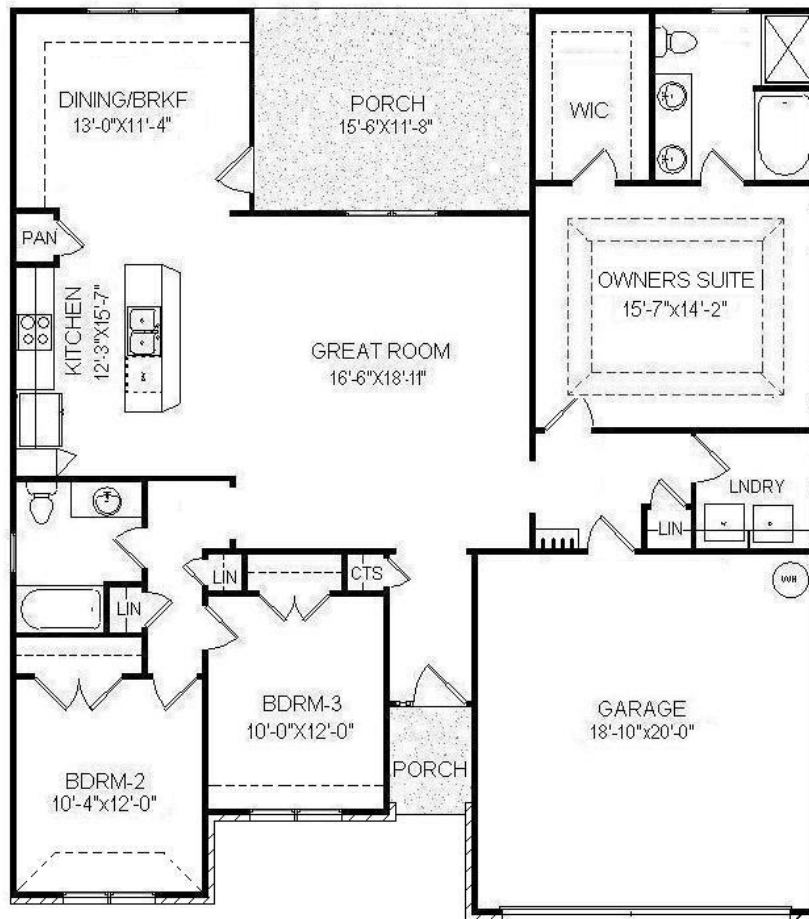

Bill Beazley Homes Inc.

7009 Evans Town Center Blvd.
Evans, Ga. 30809

Homestead-13-B-V

1,640 Heated Sq. Ft.(45'-4"x51'-10"")

Actual on site construction may vary from rendering