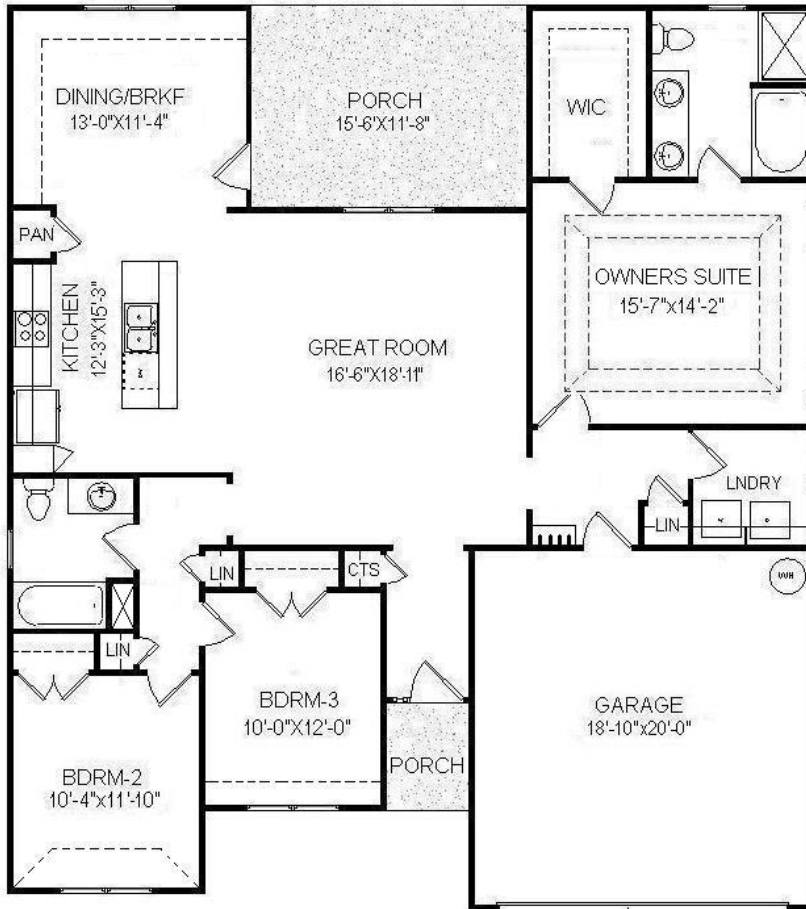

## Homestead-14-E.L.

1,640 Heated Sq. Ft. (45'-4" x 51'-5-1/2")

Actual on site construction may vary from rendering