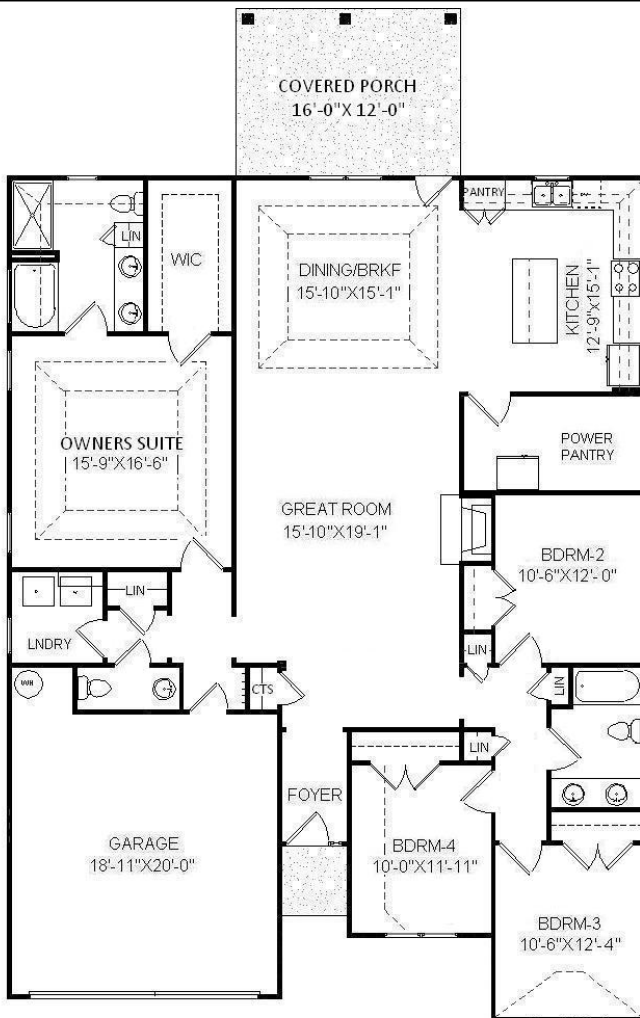

Bill Beazley Homes Inc.

7009 Evans Town Center Blvd.

Evans, Ga. 30809

Homestead-15-E.L.

2,185 Heated Sq. Ft.(45'-7"x 60'-3 1/2")

Actual on site construction may vary from rendering