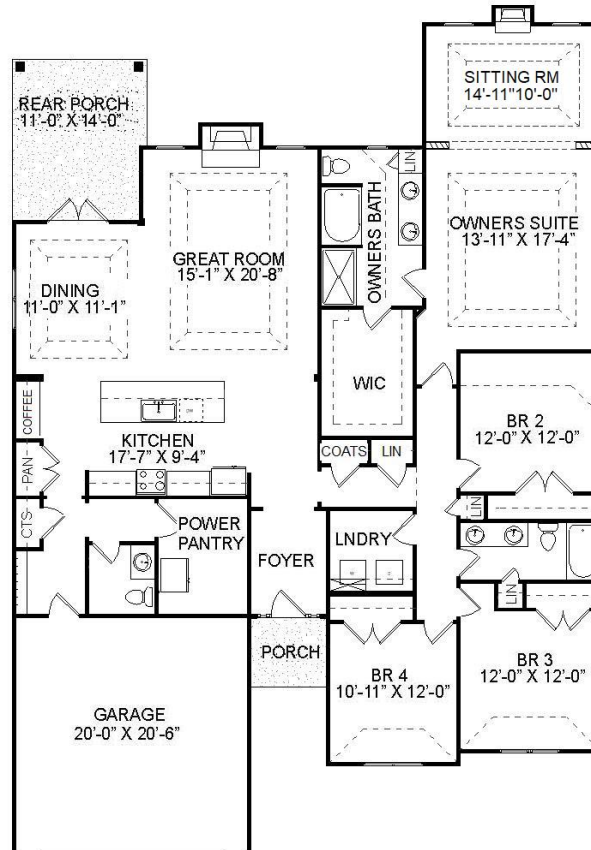

## Jefferson-6

2,483 Heated Sq. Ft. (51'-0" x 73'-10")

Actual on site construction may vary from rendering